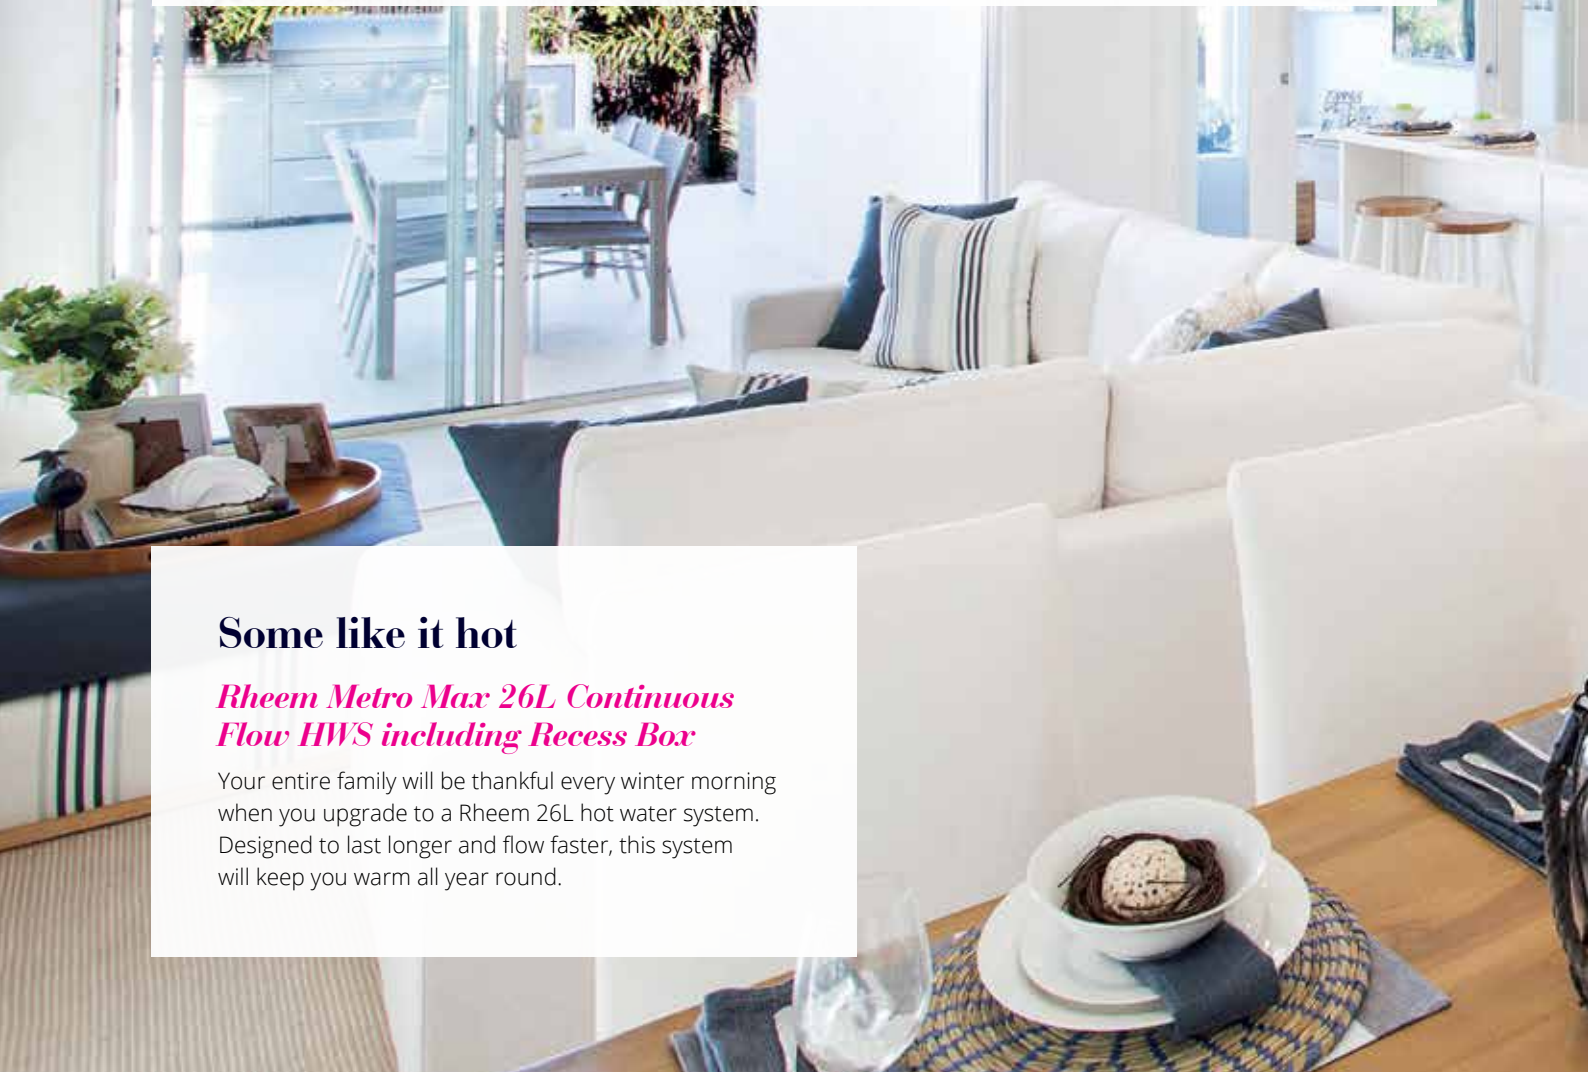

Some like it hot

Rheem Metro Max 26L Continuous Flow HWS including Recess Box

Your entire family will be thankful every winter morning when you upgrade to a Rheem 26L hot water system. Designed to last longer and flow faster, this system will keep you warm all year round.