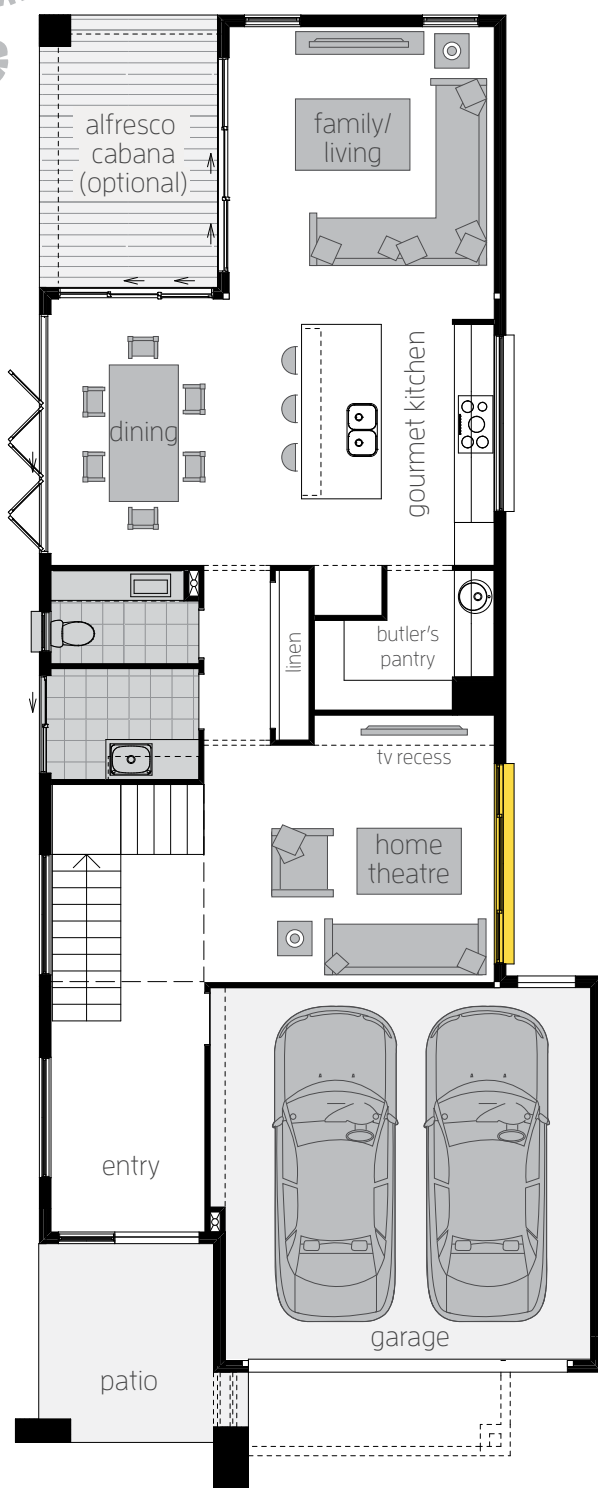

Click on **Layout** to remove the roof off the home.

Click on the **Camera**  to see inside the home.

The Monaco One (Split)

 4
  2.5
  2

Monte Carlo Executive (Side Activities)

Barossa 38

4 2.5 2

mcDonald jones
YOUR HOME, YOUR DREAM

mcDonald jones
YOUR HOME, YOUR DREAM

Massena 30 One

4 2.5 2

mcDonald jones
YOUR HOME, YOUR DREAM

Tallavera 45

4 2.5 2

mcDonald jones
YOUR HOME, YOUR DREAM

Edenvale 37

Hermitage Grande

 4
  2.5
  2