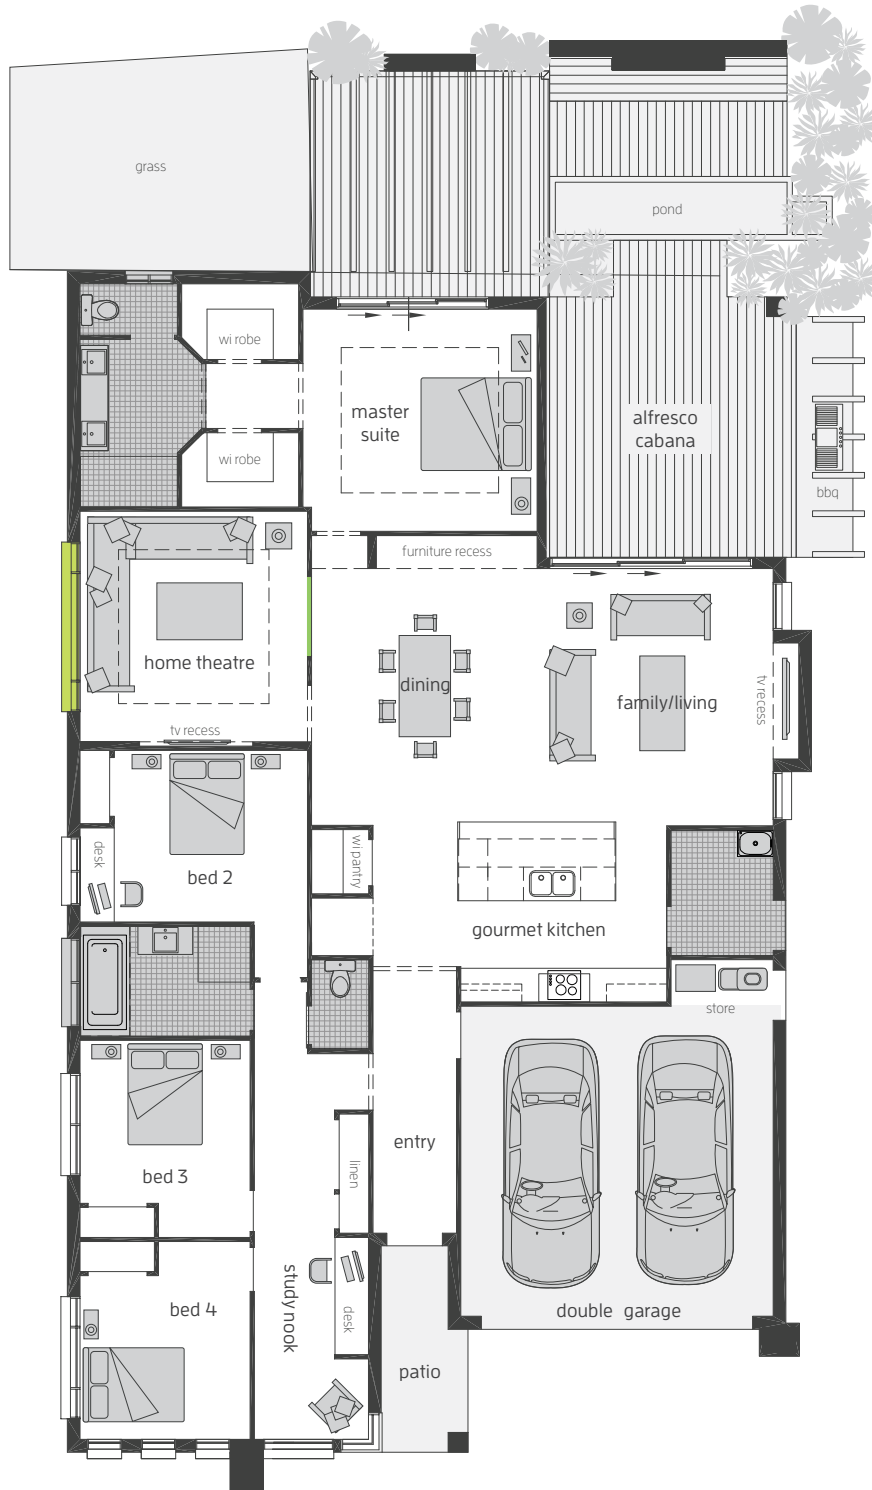

Click on **Layout** to remove the roof off the home.

Click on the **Camera**  to see inside the home.

The Monaco One (Split)

 4
  2.5
  2

Monte Carlo Executive (Side Activities)

Barossa 38

4 2.5 2

mcDonald jones
YOUR HOME, YOUR DREAM

Bridgetown 38

4 2.5 2

mcDonald jones
YOUR HOME, YOUR DREAM

Castleton 34

4 2.5 2

mcDonald jones
YOUR HOME, YOUR DREAM

Huntingdale 41

4 2 2

mcDonald jones
YOUR HOME, YOUR DREAM

Massena 30 One

4 2.5 2

mcDonald jones
YOUR HOME, YOUR DREAM

Tallavera 45

4 2.5 2

mcDonald jones
YOUR HOME, YOUR DREAM

Edenvale 37