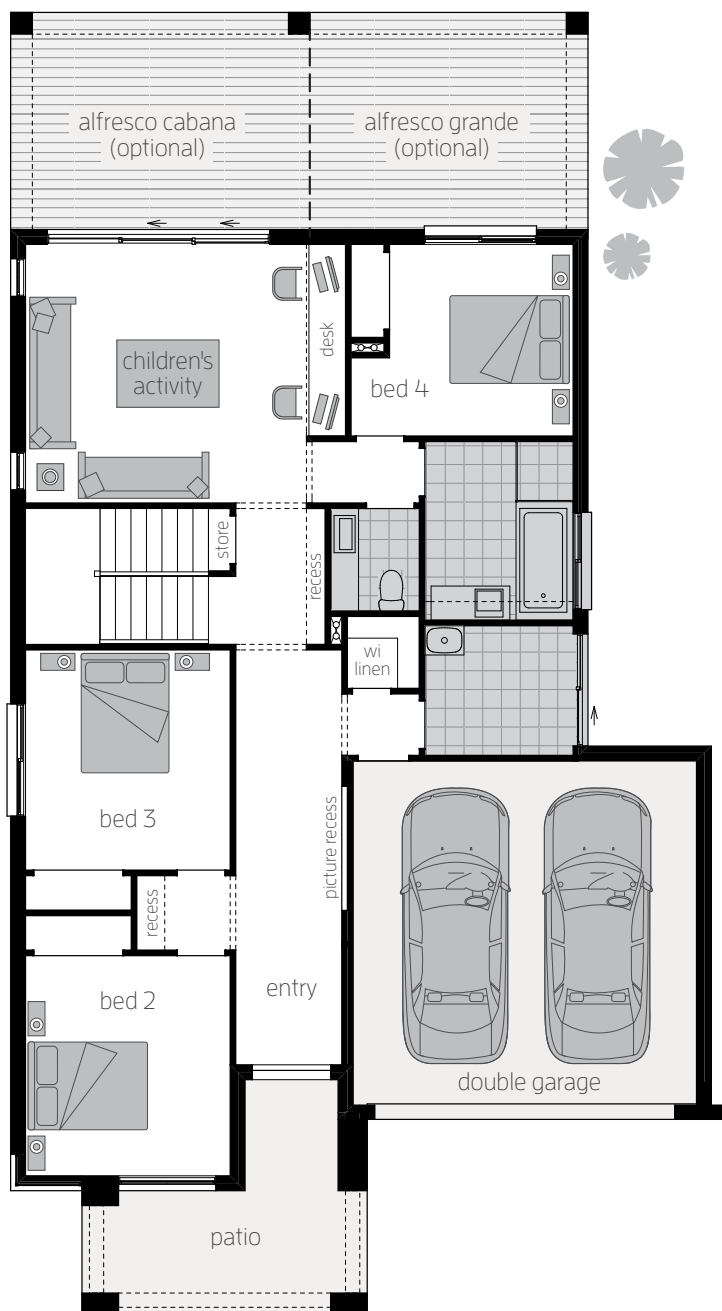

Click on **Layout** to remove the roof off the home.

Click on the **Camera**  to see inside the home.

The Monaco One (Split)

 4
  2.5
  2

Monte Carlo Executive (Side Activities)

Barossa 38

4 2.5 2

mcDonald jones
YOUR HOME, YOUR DREAM

Bridgetown 38

4 2.5 2

mcDonald jones
YOUR HOME, YOUR DREAM

Castleton 34

4 2.5 2

mcDonald jones
YOUR HOME, YOUR DREAM

Huntingdale 41

4 2 2

mcDonald jones
YOUR HOME, YOUR DREAM

Massena 30 One

4 2.5 2

mcDonald jones
YOUR HOME, YOUR DREAM

Tallavera 45

4 2.5 2

mcDonald jones
YOUR HOME, YOUR DREAM

Edenvale 37

Hermitage Grande

 4
  2.5
  2