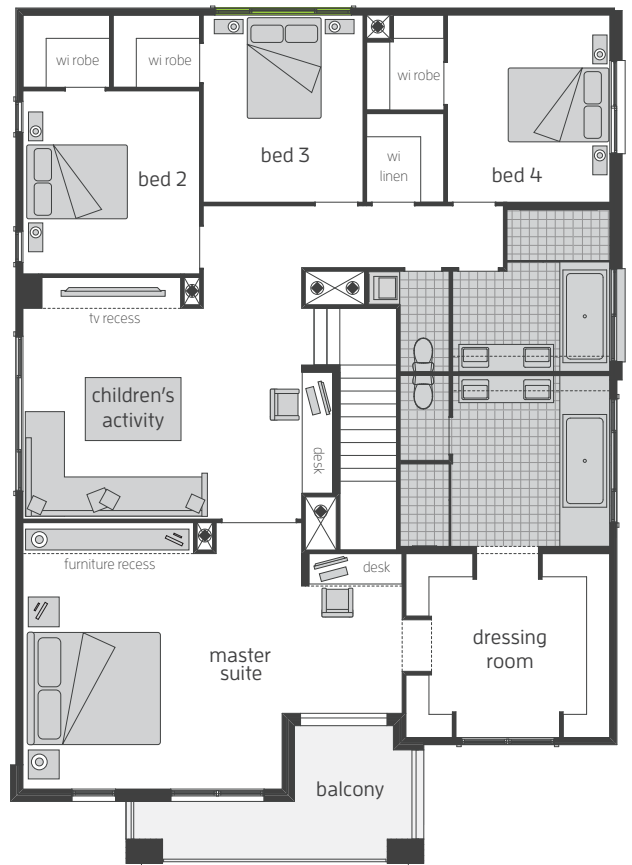

Click on **Layout** to remove the roof off the home.

Click on the **Camera**  to see inside the home.

The Monaco One (Split)

 4
  2.5
  2

Monte Carlo Executive (Side Activities)

Barossa 38

4 2.5 2

mcDonald jones
YOUR HOME, YOUR DREAM

mcDonald jones
YOUR HOME, YOUR DREAM

Massena 30 One

4 2.5 2

mcDonald jones
YOUR HOME, YOUR DREAM

Tallavera 45

4 2.5 2

mcDonald jones
YOUR HOME, YOUR DREAM

Edenvale 37

Hermitage Grande

 4
  2.5
  2