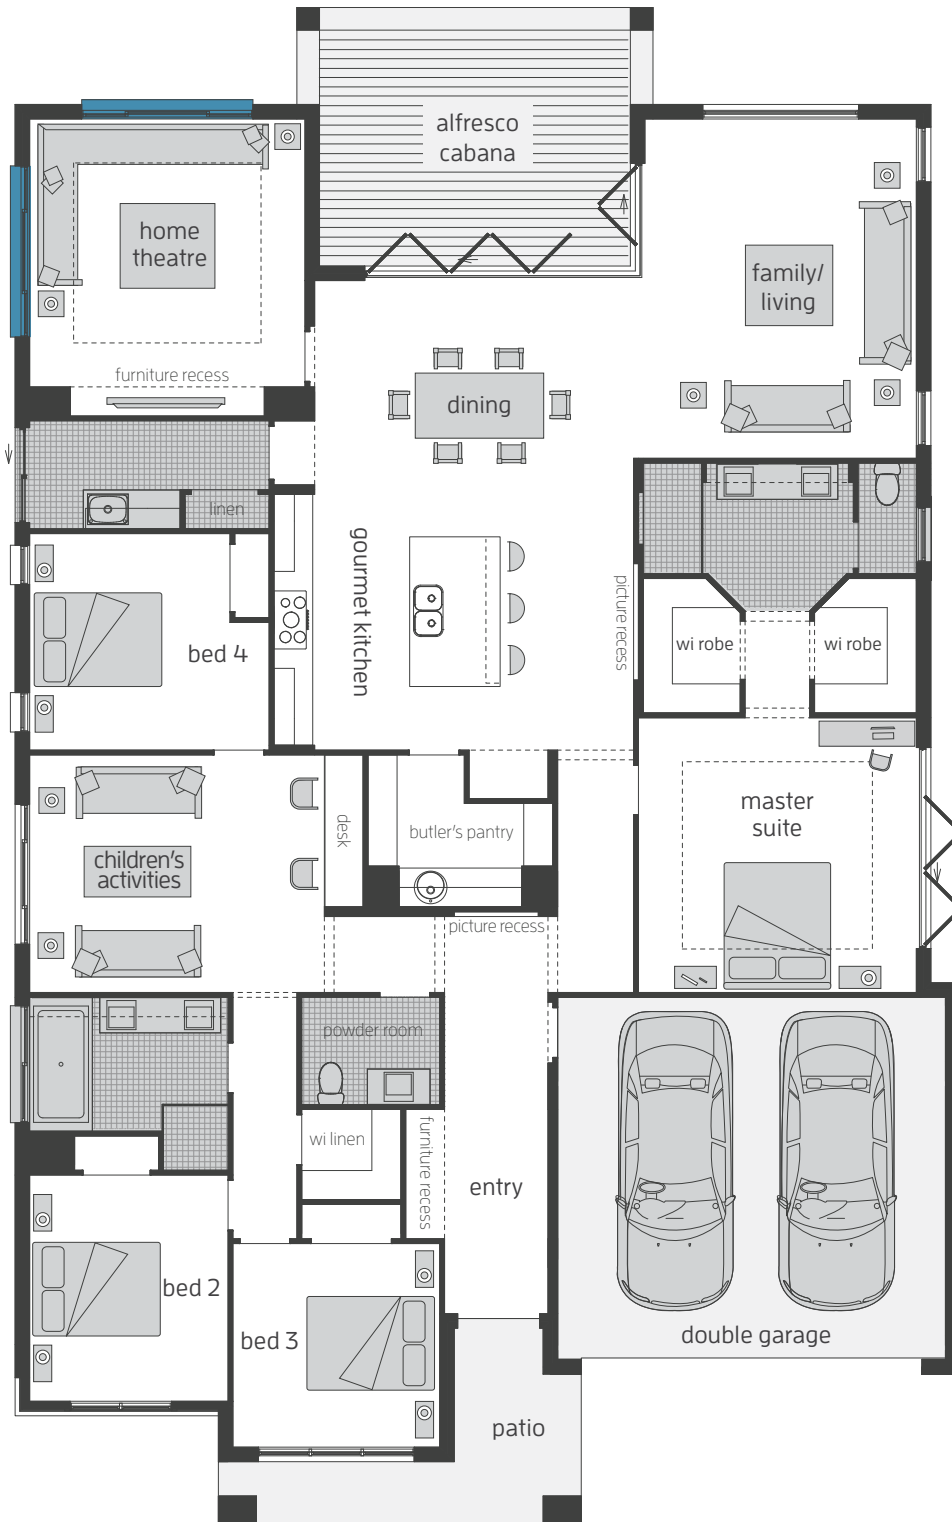

Click on **Layout** to remove the roof off the home.

Click on the **Camera**  to see inside the home.

The Monaco One (Split)

 4
  2.5
  2

Monte Carlo Executive (Side Activities)

Barossa 38

4 2.5 2

mcDonald jones
YOUR HOME, YOUR DREAM

Bridgetown 38

4 2.5 2

mcDonald jones
YOUR HOME, YOUR DREAM

Castleton 34

4 2.5 2

mcDonald jones
YOUR HOME, YOUR DREAM

Huntingdale 41

4 2 2

mcDonald jones
YOUR HOME, YOUR DREAM

Massena 30 One

4 2.5 2

mcDonald jones
YOUR HOME, YOUR DREAM

Tallavera 45

4 2.5 2

mcDonald jones
YOUR HOME, YOUR DREAM

Edenvale 37

Hermitage Grande

 4
  2.5
  2