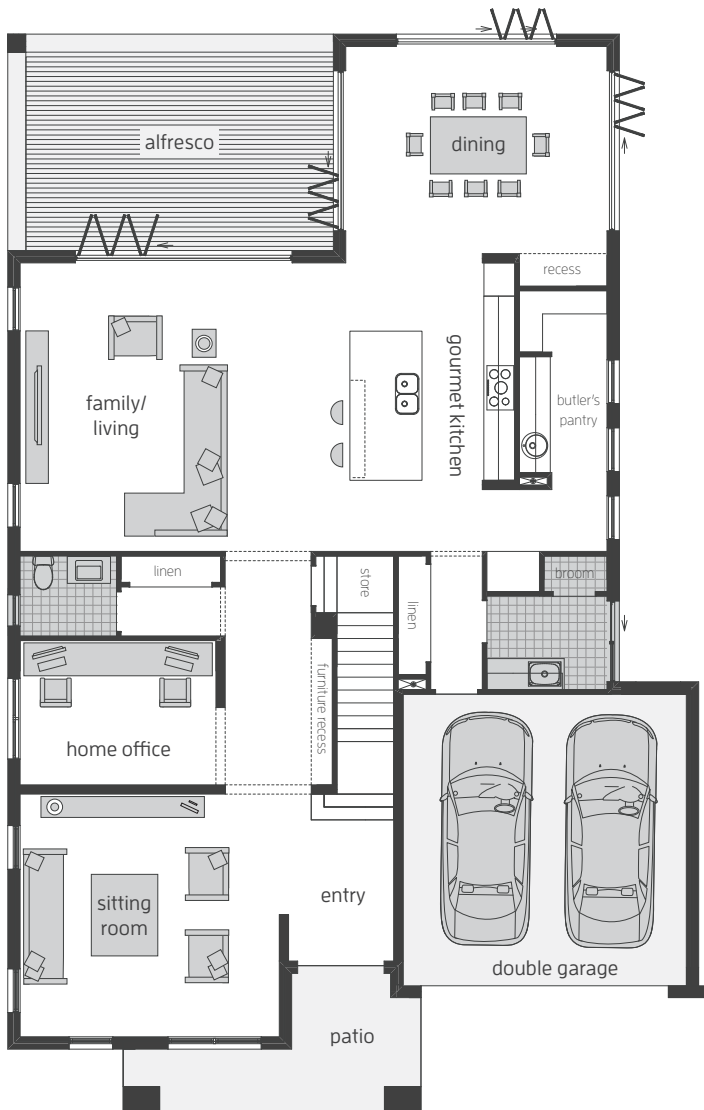

Click on **Layout** to remove the roof off the home.

Click on the **Camera**  to see inside the home.

The Monaco One (Split)

 4
  2.5
  2

Monte Carlo Executive (Side Activities)

Barossa 38

4 2.5 2

mcDonald jones
YOUR HOME, YOUR DREAM

mcDonald jones
YOUR HOME, YOUR DREAM

Massena 30 One

4 2.5 2

mcDonald jones
YOUR HOME, YOUR DREAM

Tallavera 45

4 2.5 2

mcDonald jones
YOUR HOME, YOUR DREAM

Edenvale 37

Hermitage Grande

 4
  2.5
  2