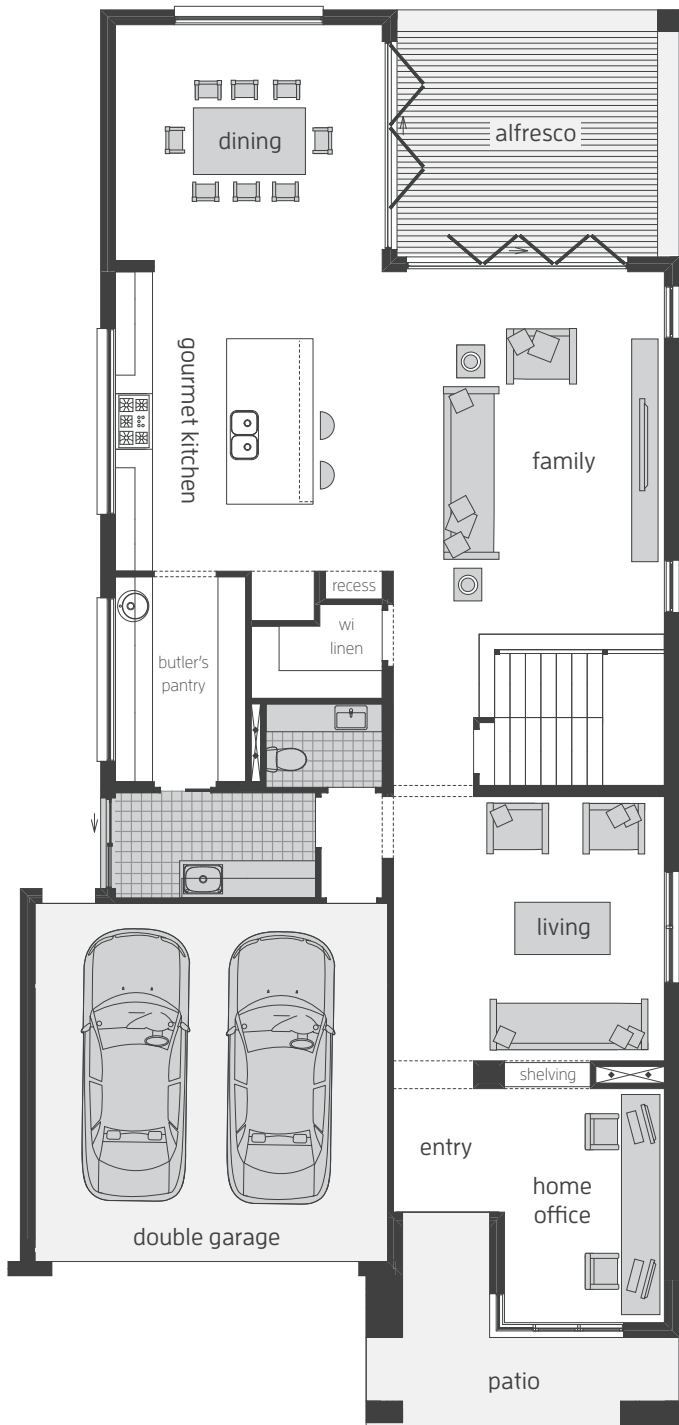

Click on **Layout** to remove the roof off the home.

Click on the **Camera**  to see inside the home.

The Monaco One (Split)

 4
  2.5
  2

Monte Carlo Executive (Side Activities)

Barossa 38

4 2.5 2

mcDonald jones
YOUR HOME, YOUR DREAM

Bridgetown 38

4 2.5 2

mcDonald jones
YOUR HOME, YOUR DREAM

Castleton 34

4 2.5 2

mcDonald jones
YOUR HOME, YOUR DREAM

Huntingdale 41

4 2 2

mcDonald jones
YOUR HOME, YOUR DREAM

Massena 30 One

4 2.5 2

mcDonald jones
YOUR HOME, YOUR DREAM

Tallavera 45

4 2.5 2

mcDonald jones
YOUR HOME, YOUR DREAM

Edenvale 37

Hermitage Grande

 4
  2.5
  2