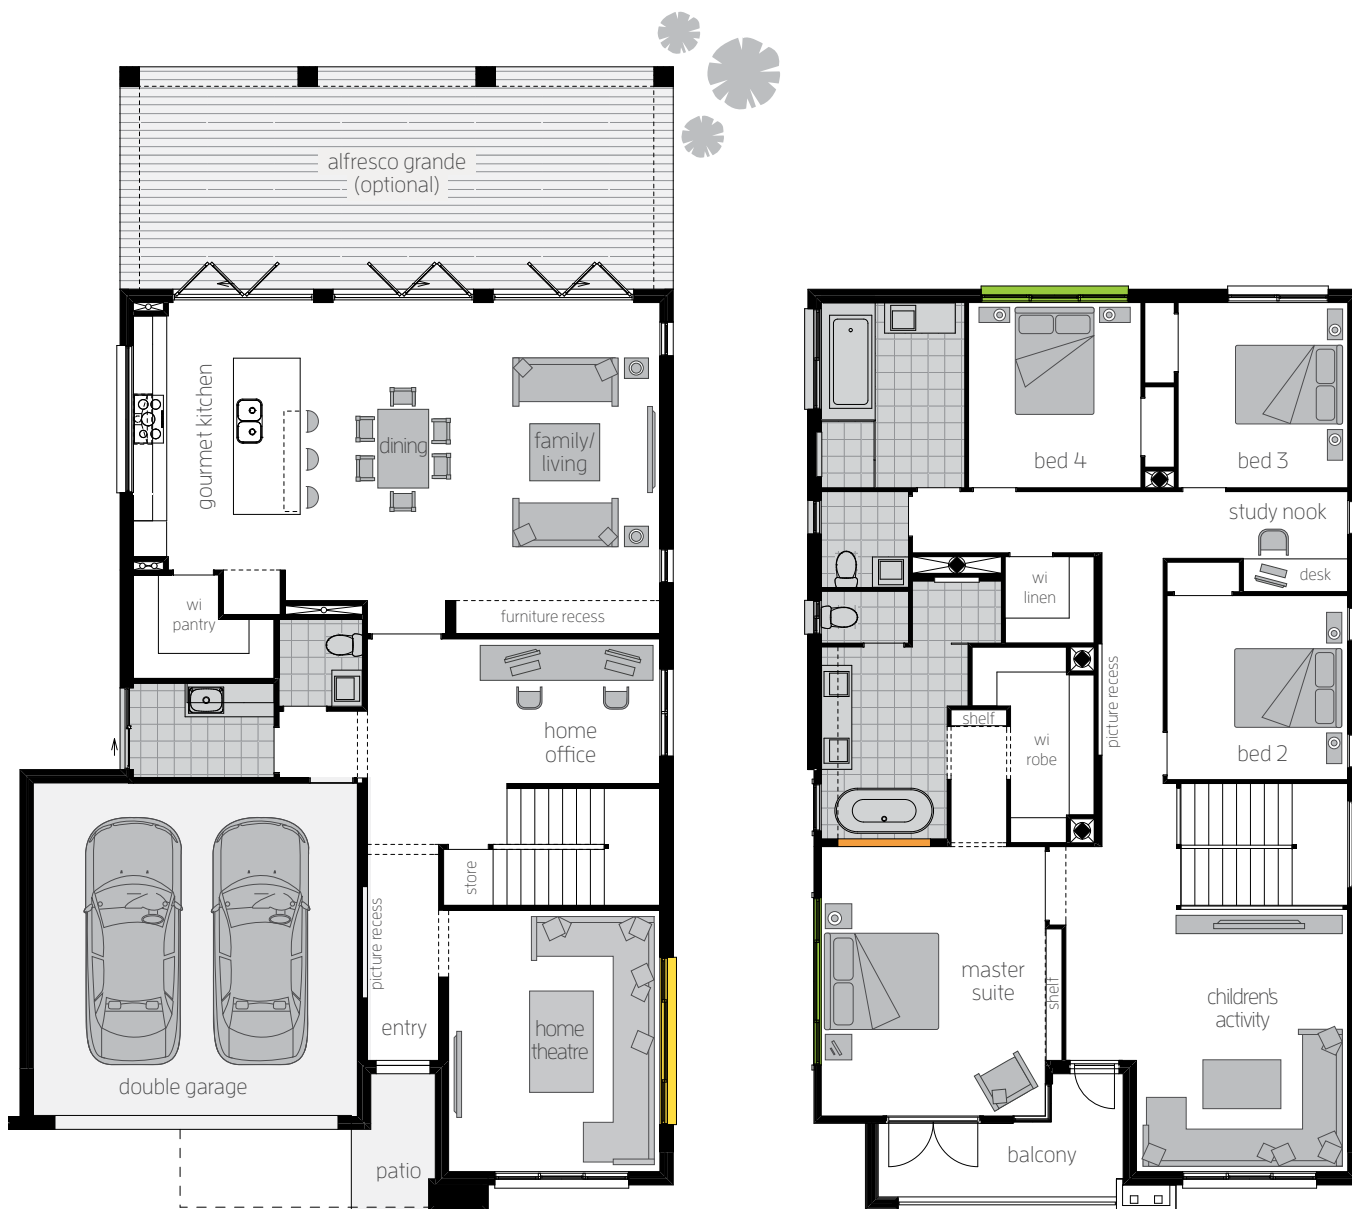

Bridgetown 38

4 2.5 2

mcDonald jones
YOUR HOME, YOUR DREAM