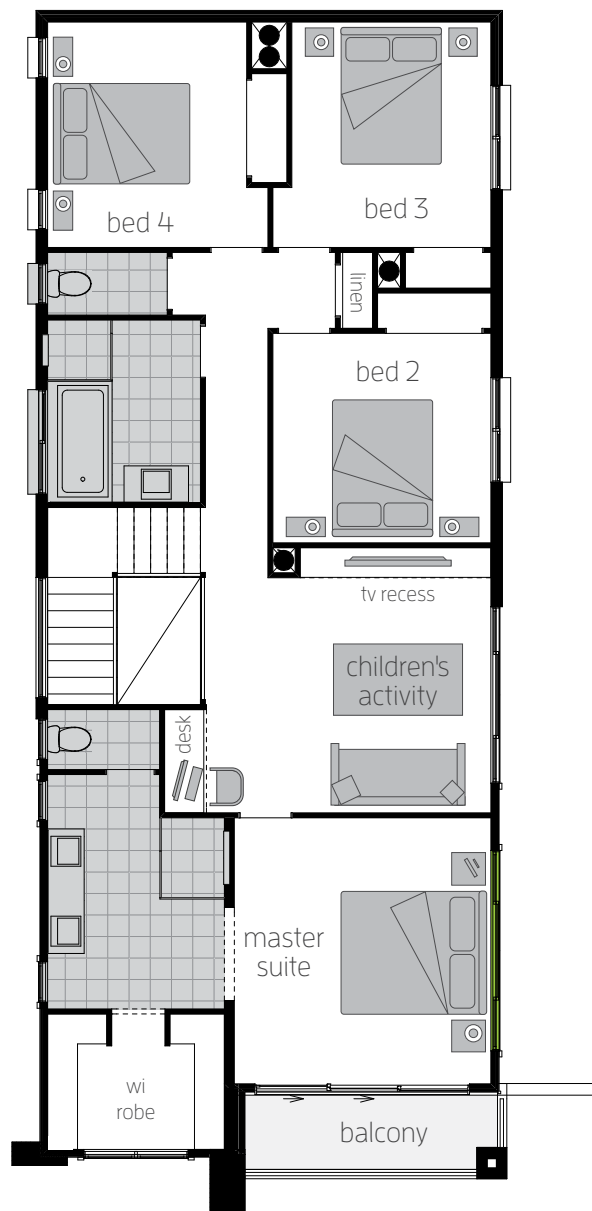

Click on **Layout** to remove the roof off the home.

Click on the **Camera**  to see inside the home.

The Monaco One (Split)

 4
  2.5
  2

Monte Carlo Executive (Side Activities)

Barossa 38

4 2.5 2

mcDonald jones
YOUR HOME, YOUR DREAM

mcDonald jones
YOUR HOME, YOUR DREAM

Massena 30 One

4 2.5 2

mcDonald jones
YOUR HOME, YOUR DREAM

Tallavera 45

4 2.5 2

mcDonald jones
YOUR HOME, YOUR DREAM

Edenvale 37

Hermitage Grande

 4
  2.5
  2