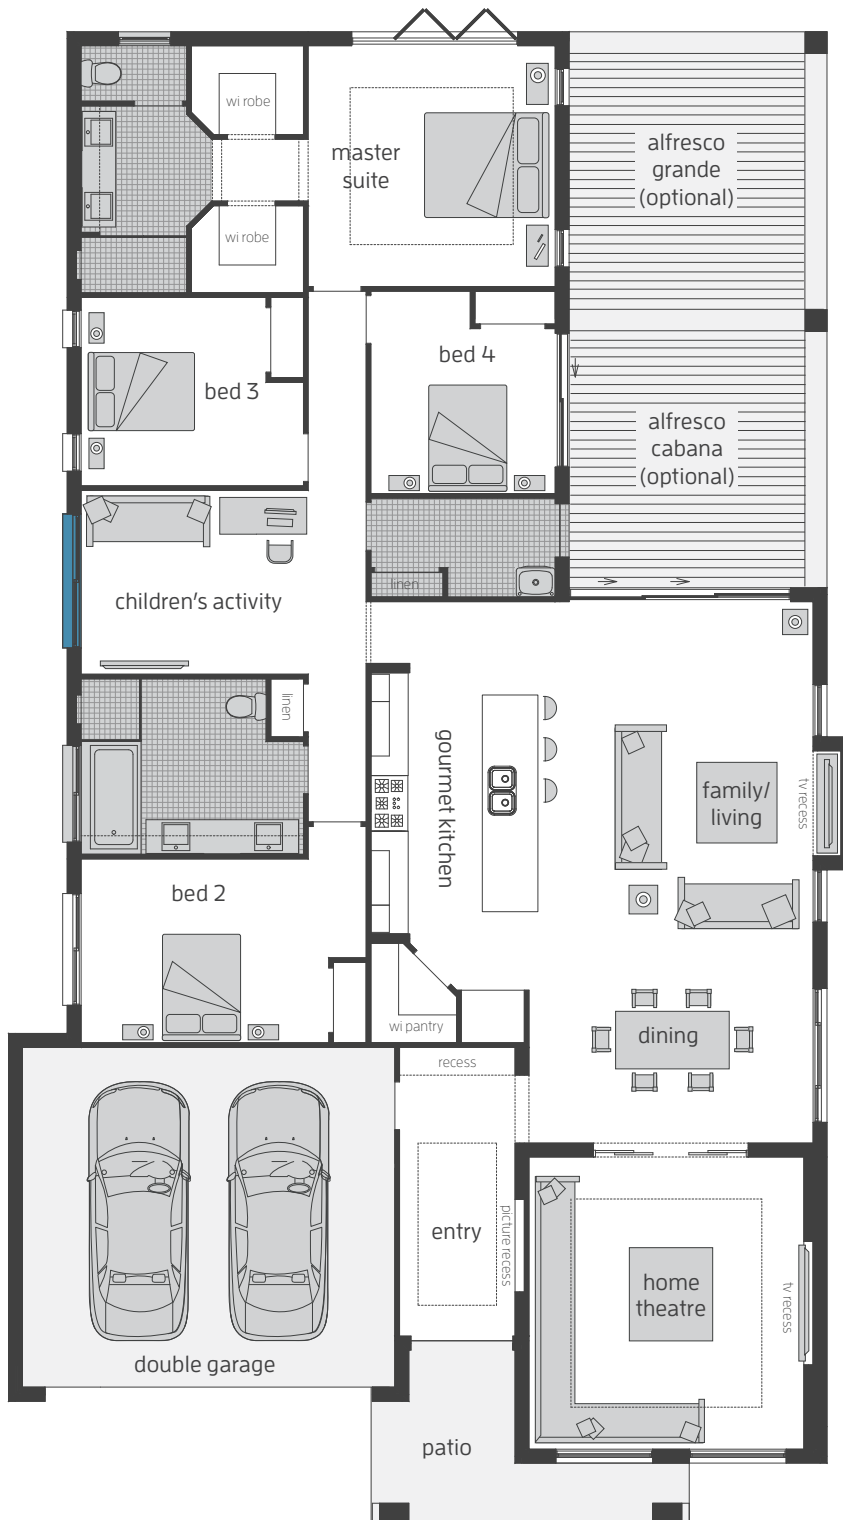

Click on **Layout** to remove the roof off the home.

Click on the **Camera**  to see inside the home.

The Monaco One (Split)

 4
  2.5
  2

Monte Carlo Executive (Side Activities)

Barossa 38

4 2.5 2

mcDonald jones
YOUR HOME, YOUR DREAM

Bridgetown 38

4 2.5 2

mcDonald jones
YOUR HOME, YOUR DREAM

Castleton 34

4 2.5 2

mcDonald jones
YOUR HOME, YOUR DREAM

Huntingdale 41

4 2 2

mcDonald jones
YOUR HOME, YOUR DREAM

Massena 30 One

4 2.5 2

mcDonald jones
YOUR HOME, YOUR DREAM

Tallavera 45

4 2.5 2

mcDonald jones
YOUR HOME, YOUR DREAM

Edenvale 37

Hermitage Grande

 4
  2.5
  2