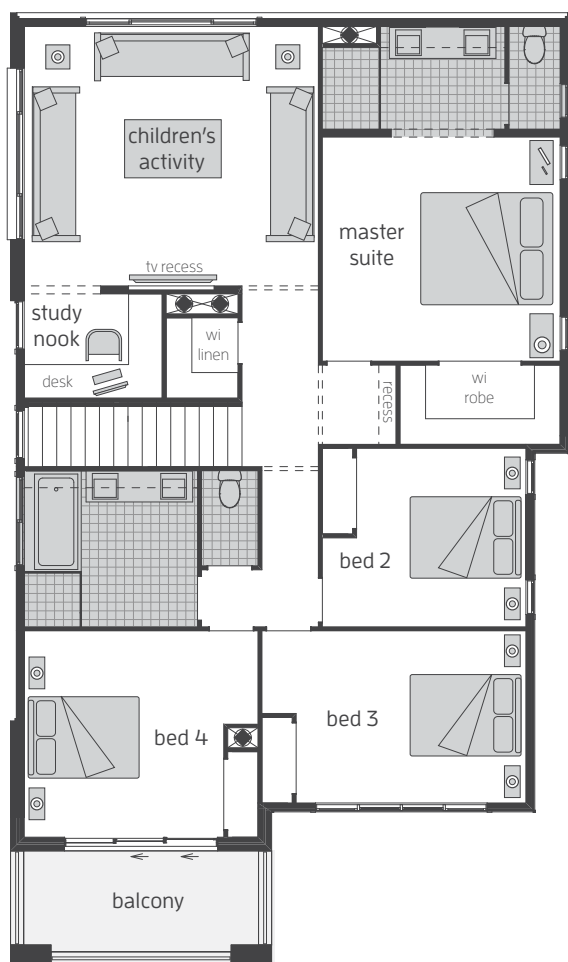

Click on **Layout** to remove the roof off the home.

Click on the **Camera**  to see inside the home.

The Monaco One (Split)

 4
  2.5
  2

Monte Carlo Executive (Side Activities)

Barossa 38

4 2.5 2

mcDonald jones
YOUR HOME, YOUR DREAM

Bridgetown 38

4 2.5 2

mcDonald jones
YOUR HOME, YOUR DREAM

Castleton 34

4 2.5 2

mcDonald jones
YOUR HOME, YOUR DREAM

Huntingdale 41

4 2 2

mcDonald jones
YOUR HOME, YOUR DREAM

Massena 30 One

4 2.5 2

mcDonald jones
YOUR HOME, YOUR DREAM

Tallavera 45

4 2.5 2

mcDonald jones
YOUR HOME, YOUR DREAM

Edenvale 37

Hermitage Grande

 4
  2.5
  2