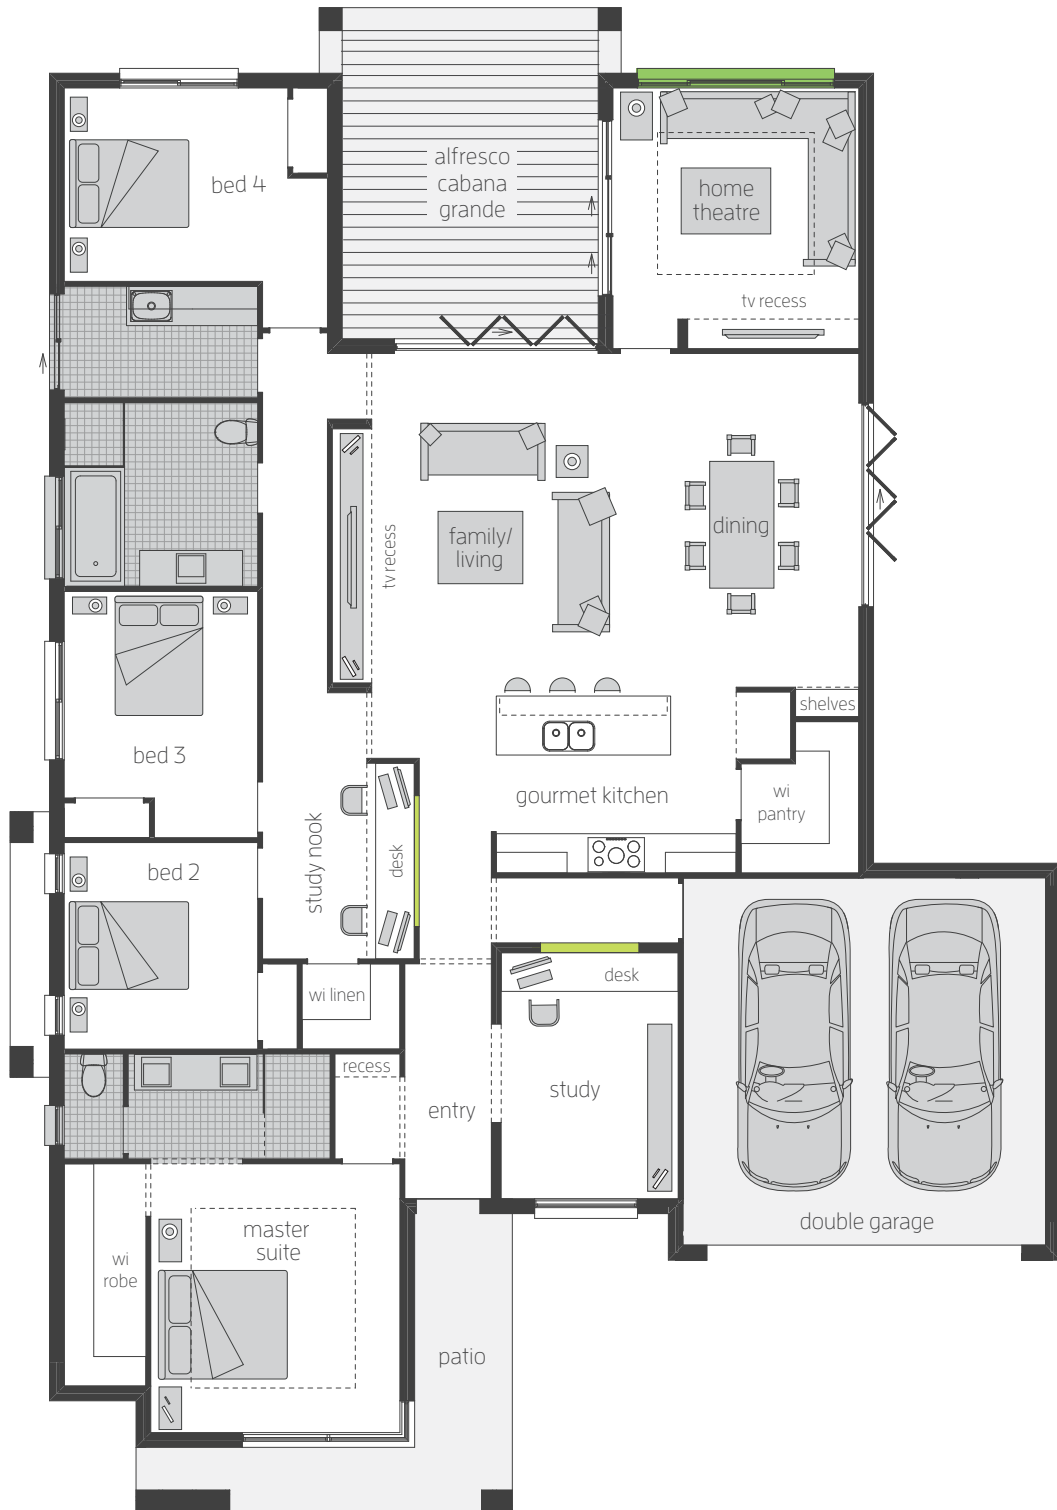

Click on **Layout** to remove the roof off the home.

Click on the **Camera**  to see inside the home.

The Monaco One (Split)

 4
  2.5
  2

Monte Carlo Executive (Side Activities)

Barossa 38

4 2.5 2

mcDonald jones
YOUR HOME, YOUR DREAM

Bridgetown 38

4 2.5 2

mcDonald jones
YOUR HOME, YOUR DREAM

Castleton 34

4 2.5 2

mcDonald jones
YOUR HOME, YOUR DREAM

Huntingdale 41

4 2 2

mcDonald jones
YOUR HOME, YOUR DREAM

Massena 30 One

4 2.5 2

mcDonald jones
YOUR HOME, YOUR DREAM

Tallavera 45

4 2.5 2

mcDonald jones
YOUR HOME, YOUR DREAM

Edenvale 37

Hermitage Grande

 4
  2.5
  2