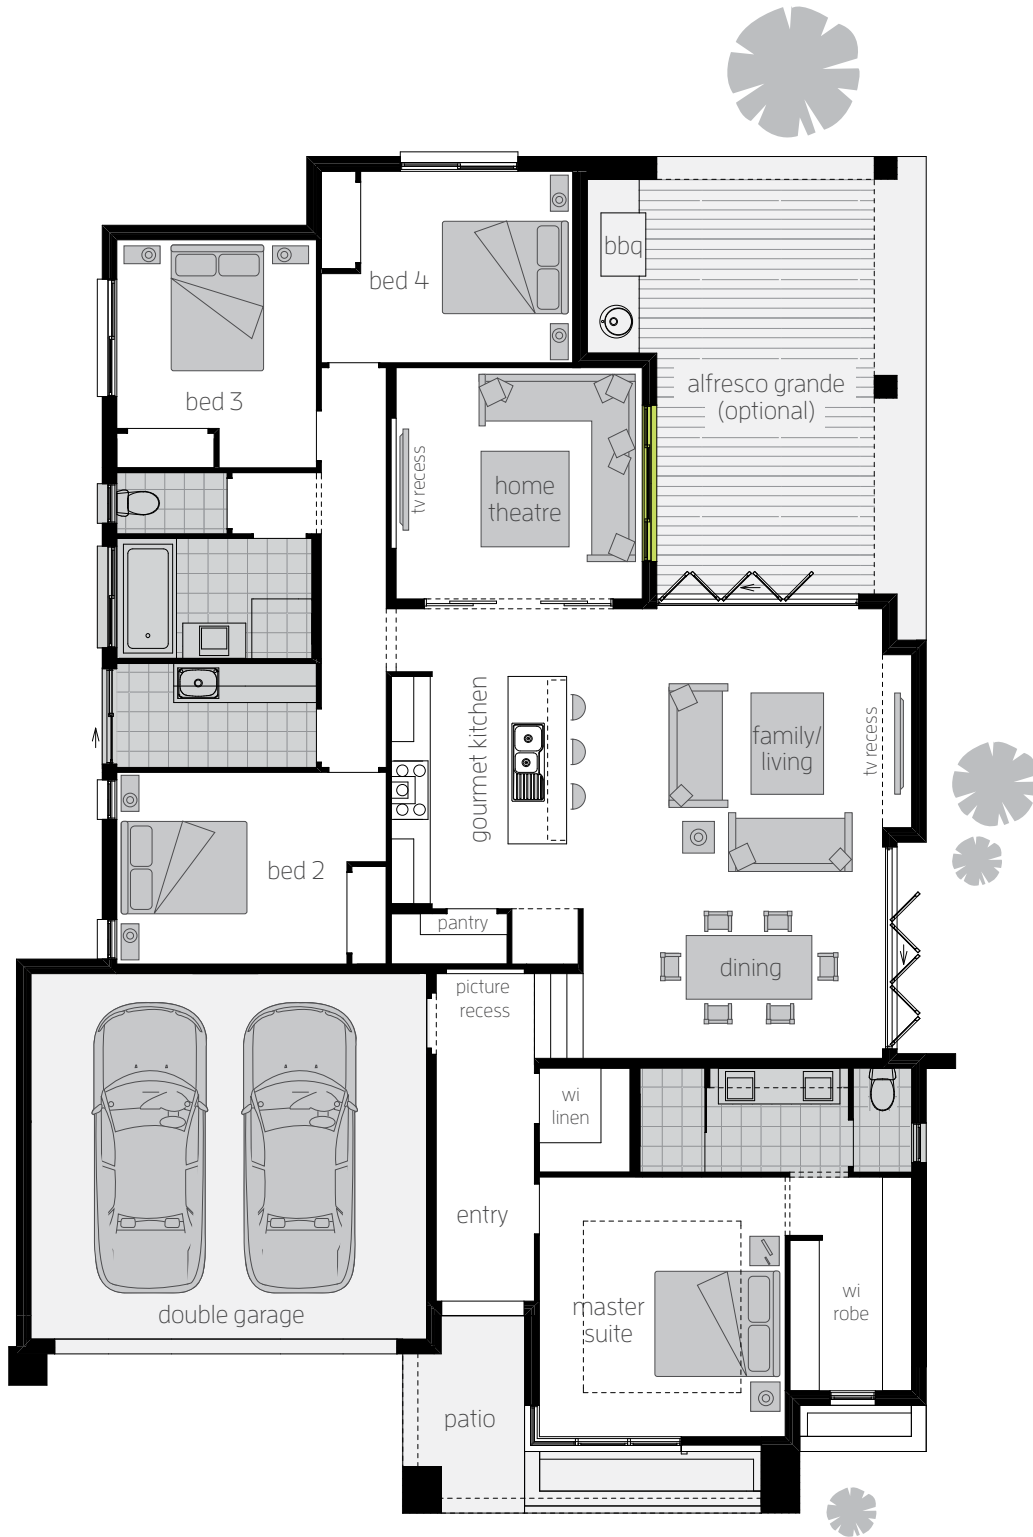

Click on **Layout** to remove the roof off the home.

Click on the **Camera**  to see inside the home.

The Monaco One (Split)

 4
  2.5
  2

Monte Carlo Executive (Side Activities)

Barossa 38

4 2.5 2

mcDonald jones
YOUR HOME, YOUR DREAM

Bridgetown 38

4 2.5 2

mcDonald jones
YOUR HOME, YOUR DREAM

Castleton 34

4 2.5 2

mcDonald jones
YOUR HOME, YOUR DREAM

Huntingdale 41

4 2 2

mcDonald jones
YOUR HOME, YOUR DREAM

Massena 30 One

4 2.5 2

mcDonald jones
YOUR HOME, YOUR DREAM

Tallavera 45

4 2.5 2

mcDonald jones
YOUR HOME, YOUR DREAM

Edenvale 37

Hermitage Grande

 4
  2.5
  2