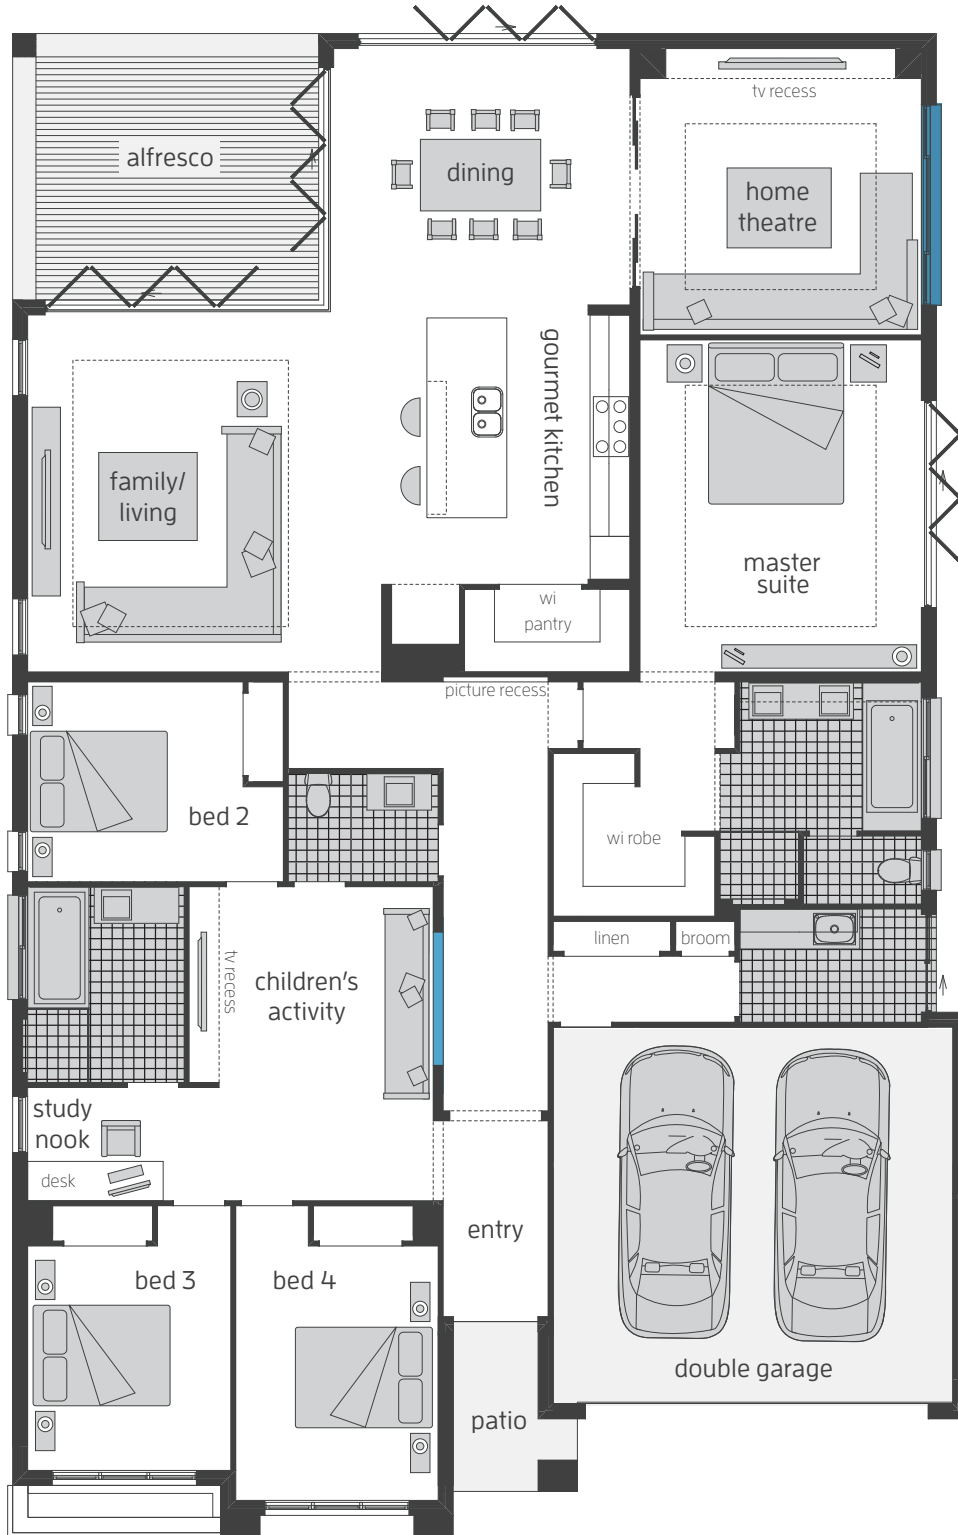

Click on **Layout** to remove the roof off the home.

Click on the **Camera**  to see inside the home.

The Monaco One (Split)

 4
  2.5
  2

Monte Carlo Executive (Side Activities)

Barossa 38

4 2.5 2

mcDonald jones
YOUR HOME, YOUR DREAM

Bridgetown 38

4 2.5 2

mcDonald jones
YOUR HOME, YOUR DREAM

Castleton 34

4 2.5 2

mcDonald jones
YOUR HOME, YOUR DREAM

Huntingdale 41

4 2 2

mcDonald jones
YOUR HOME, YOUR DREAM

Massena 30 One

4 2.5 2

mcDonald jones
YOUR HOME, YOUR DREAM

Tallavera 45

4 2.5 2

mcDonald jones
YOUR HOME, YOUR DREAM

Edenvale 37

Hermitage Grande

 4
  2.5
  2