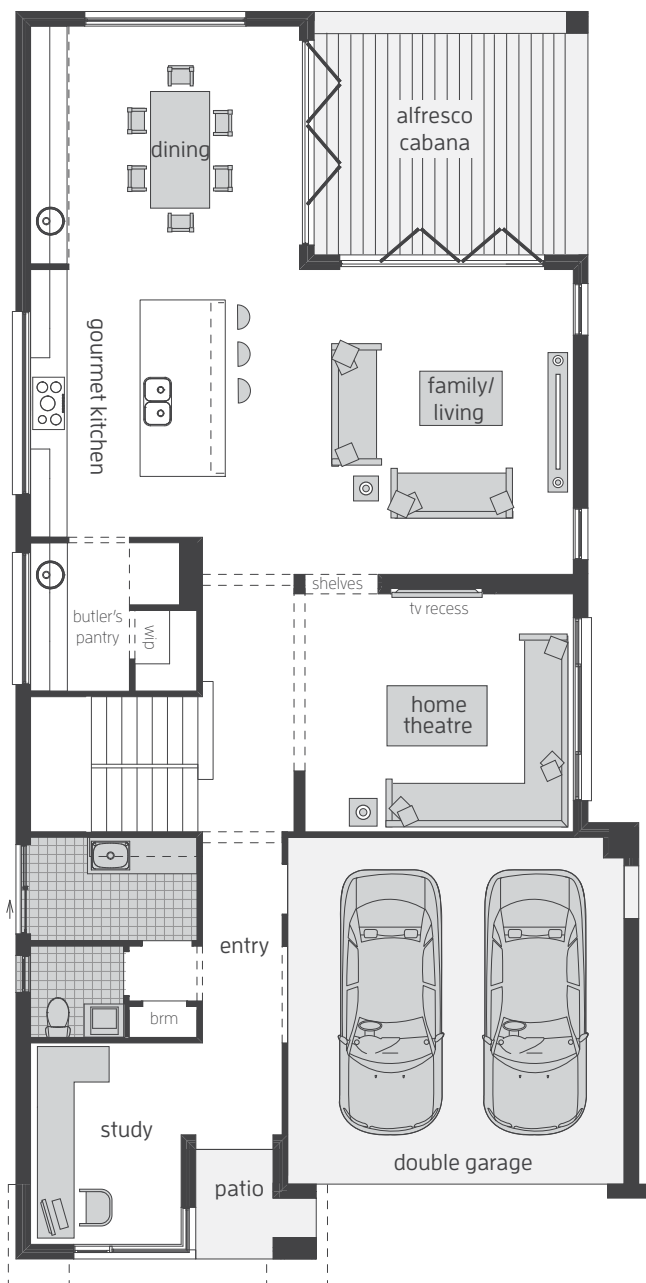

Click on **Layout** to remove the roof off the home.

Click on the **Camera**  to see inside the home.

The Monaco One (Split)

 4
  2.5
  2

Monte Carlo Executive (Side Activities)

Barossa 38

4 2.5 2

mcDonald jones
YOUR HOME, YOUR DREAM

mcDonald jones
YOUR HOME, YOUR DREAM

Massena 30 One

4 2.5 2

mcDonald jones
YOUR HOME, YOUR DREAM

Tallavera 45

4 2.5 2

mcDonald jones
YOUR HOME, YOUR DREAM

Edenvale 37

Hermitage Grande

 4
  2.5
  2