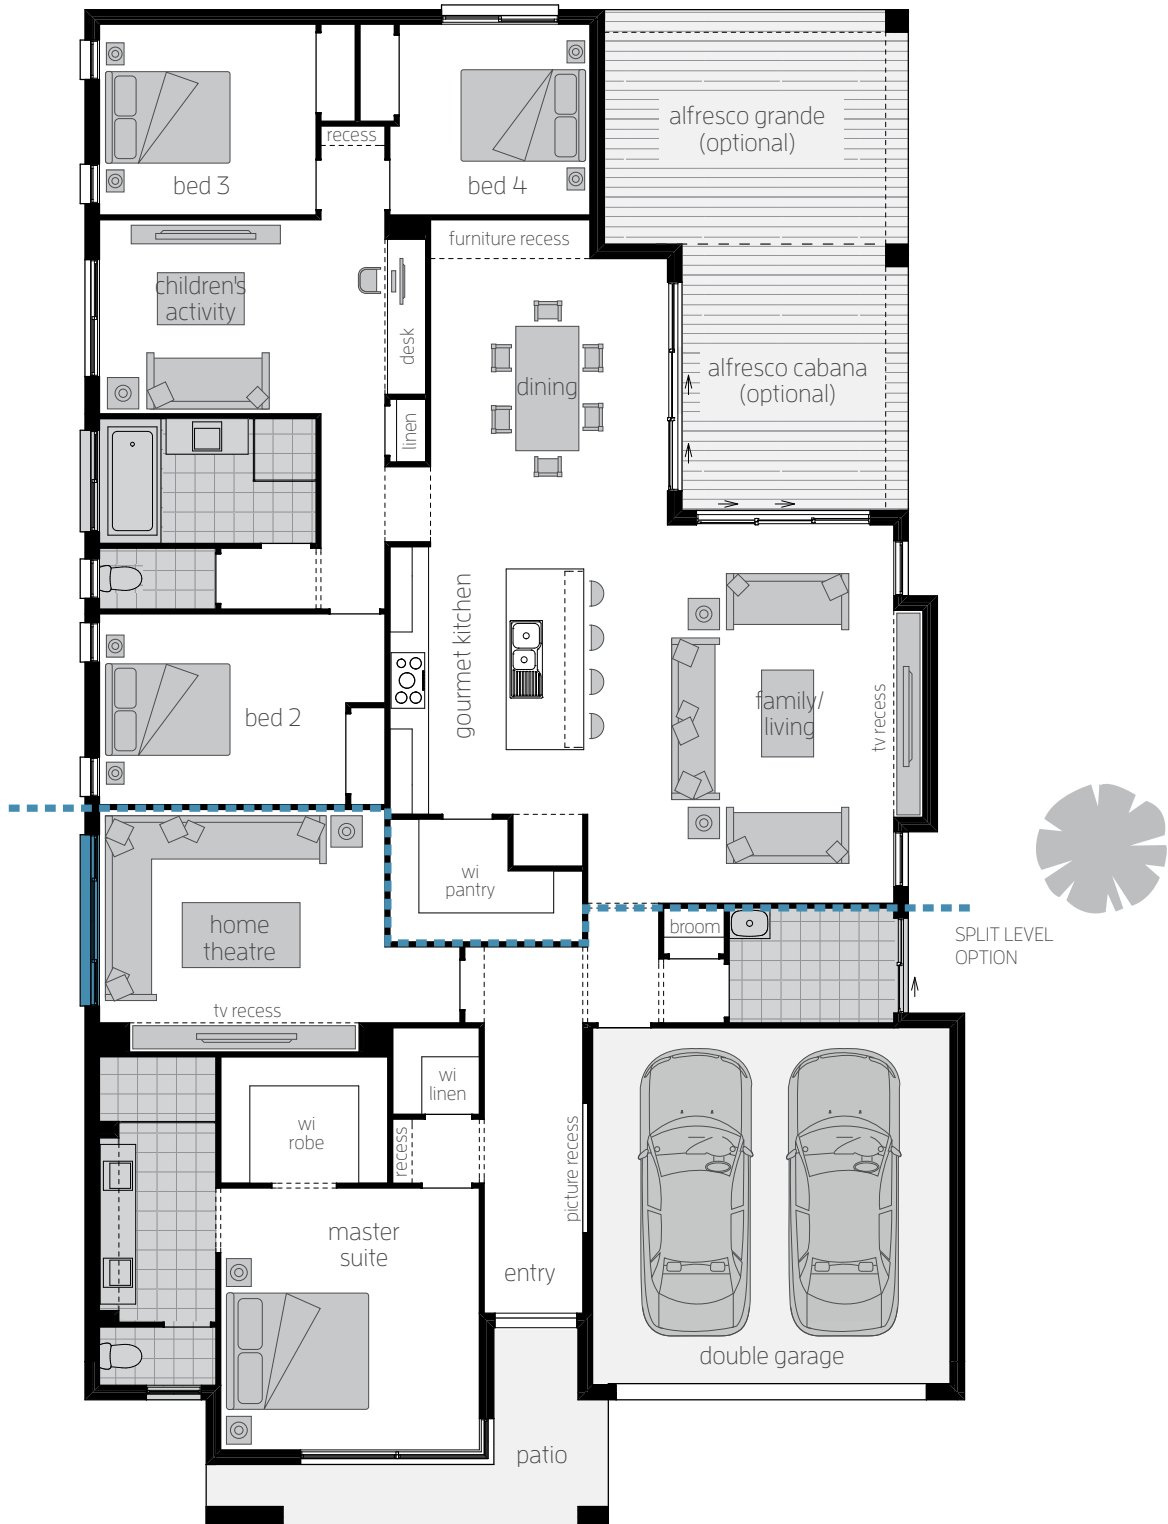

Click on **Layout** to remove the roof off the home.

Click on the **Camera**  to see inside the home.

The Monaco One (Split)

 4
  2.5
  2

Monte Carlo Executive (Side Activities)

Barossa 38

4 2.5 2

mcDonald jones
YOUR HOME, YOUR DREAM

mcDonald jones
YOUR HOME, YOUR DREAM

Massena 30 One

4 2.5 2

mcDonald jones
YOUR HOME, YOUR DREAM

Tallavera 45

4 2.5 2

mcDonald jones
YOUR HOME, YOUR DREAM

Edenvale 37

Hermitage Grande

 4
  2.5
  2