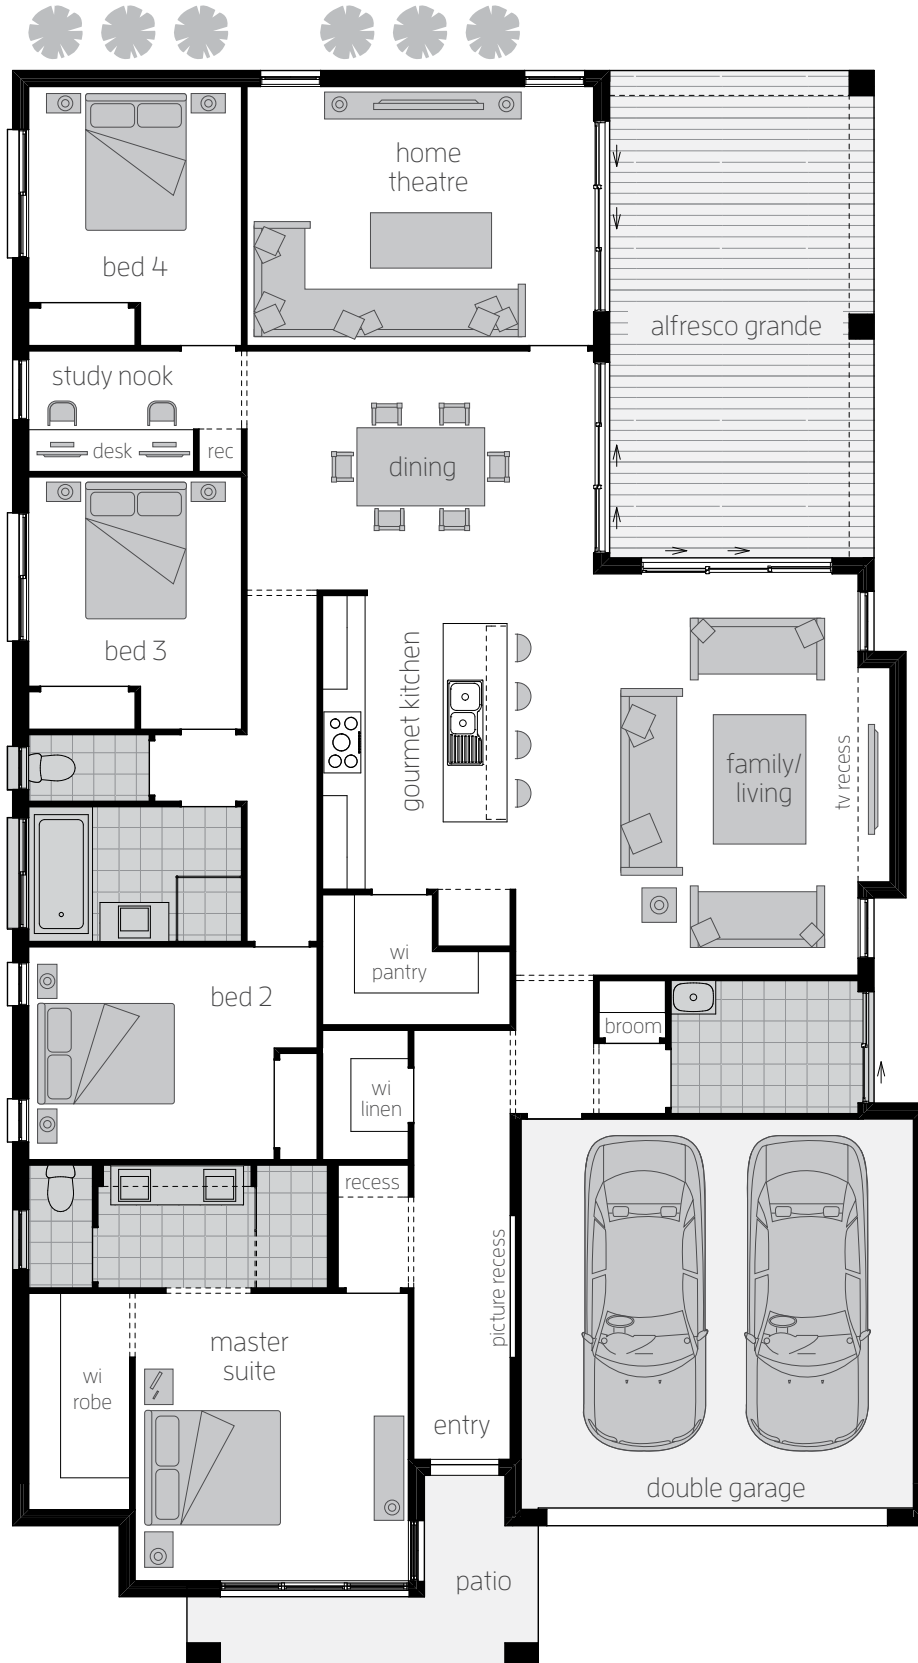

Click on **Layout** to remove the roof off the home.

Click on the **Camera**  to see inside the home.

The Monaco One (Split)

 4
  2.5
  2

Monte Carlo Executive (Side Activities)

Barossa 38

4 2.5 2

mcDonald jones
YOUR HOME, YOUR DREAM

Bridgetown 38

4 2.5 2

mcDonald jones
YOUR HOME, YOUR DREAM

Castleton 34

4 2.5 2

mcDonald jones
YOUR HOME, YOUR DREAM

Huntingdale 41

4 2 2

mcDonald jones
YOUR HOME, YOUR DREAM

Massena 30 One

4 2.5 2

mcDonald jones
YOUR HOME, YOUR DREAM

Tallavera 45

4 2.5 2

mcDonald jones
YOUR HOME, YOUR DREAM

Edenvale 37

Hermitage Grande

 4
  2.5
  2