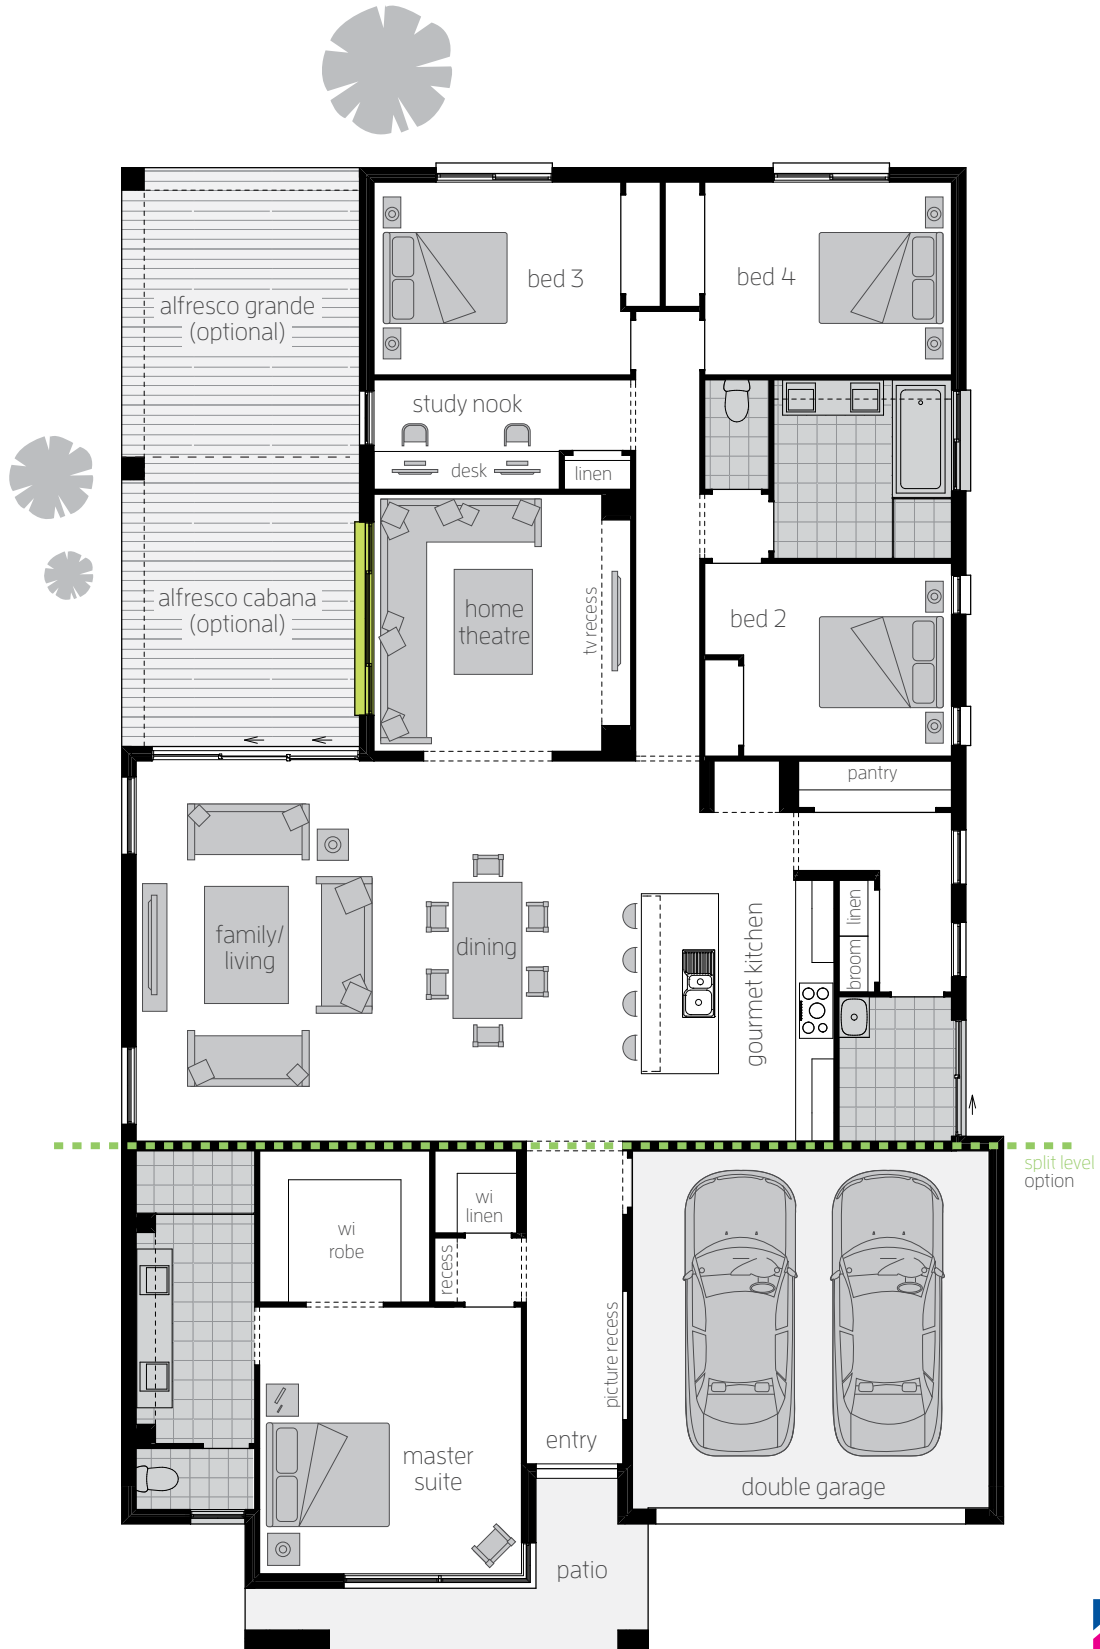

Click on **Layout** to remove the roof off the home.

Click on the **Camera**  to see inside the home.

The Monaco One (Split)

 4
  2.5
  2

Monte Carlo Executive (Side Activities)

Barossa 38

4 2.5 2

mcDonald jones
YOUR HOME, YOUR DREAM

mcDonald jones
YOUR HOME, YOUR DREAM

Massena 30 One

4 2.5 2

mcDonald jones
YOUR HOME, YOUR DREAM

Tallavera 45

4 2.5 2

mcDonald jones
YOUR HOME, YOUR DREAM

Edenvale 37

Hermitage Grande

 4
  2.5
  2