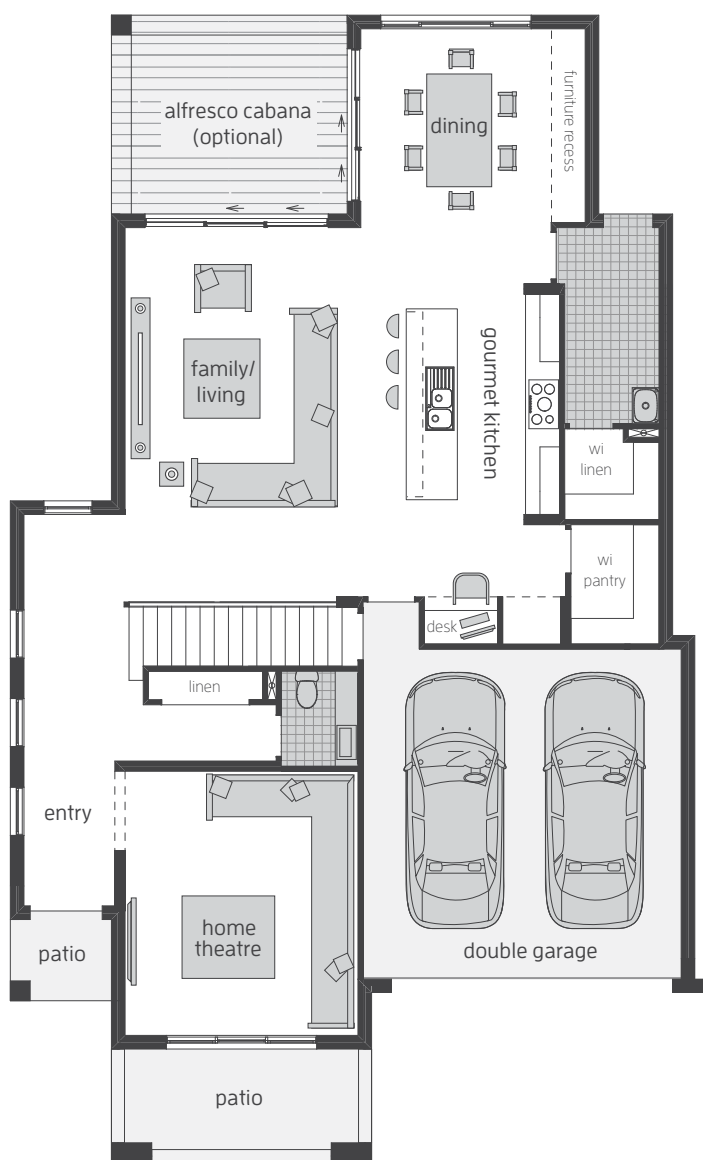

Click on **Layout** to remove the roof off the home.

Click on the **Camera**  to see inside the home.

The Monaco One (Split)

 4
  2.5
  2

Monte Carlo Executive (Side Activities)

Barossa 38

4 2.5 2

mcDonald jones
YOUR HOME, YOUR DREAM

Bridgetown 38

4 2.5 2

mcDonald jones
YOUR HOME, YOUR DREAM

Castleton 34

4 2.5 2

mcDonald jones
YOUR HOME, YOUR DREAM

Huntingdale 41

4 2 2

mcDonald jones
YOUR HOME, YOUR DREAM

Massena 30 One

4 2.5 2

mcDonald jones
YOUR HOME, YOUR DREAM

Tallavera 45

4 2.5 2

mcDonald jones
YOUR HOME, YOUR DREAM

Edenvale 37

Hermitage Grande

 4
  2.5
  2