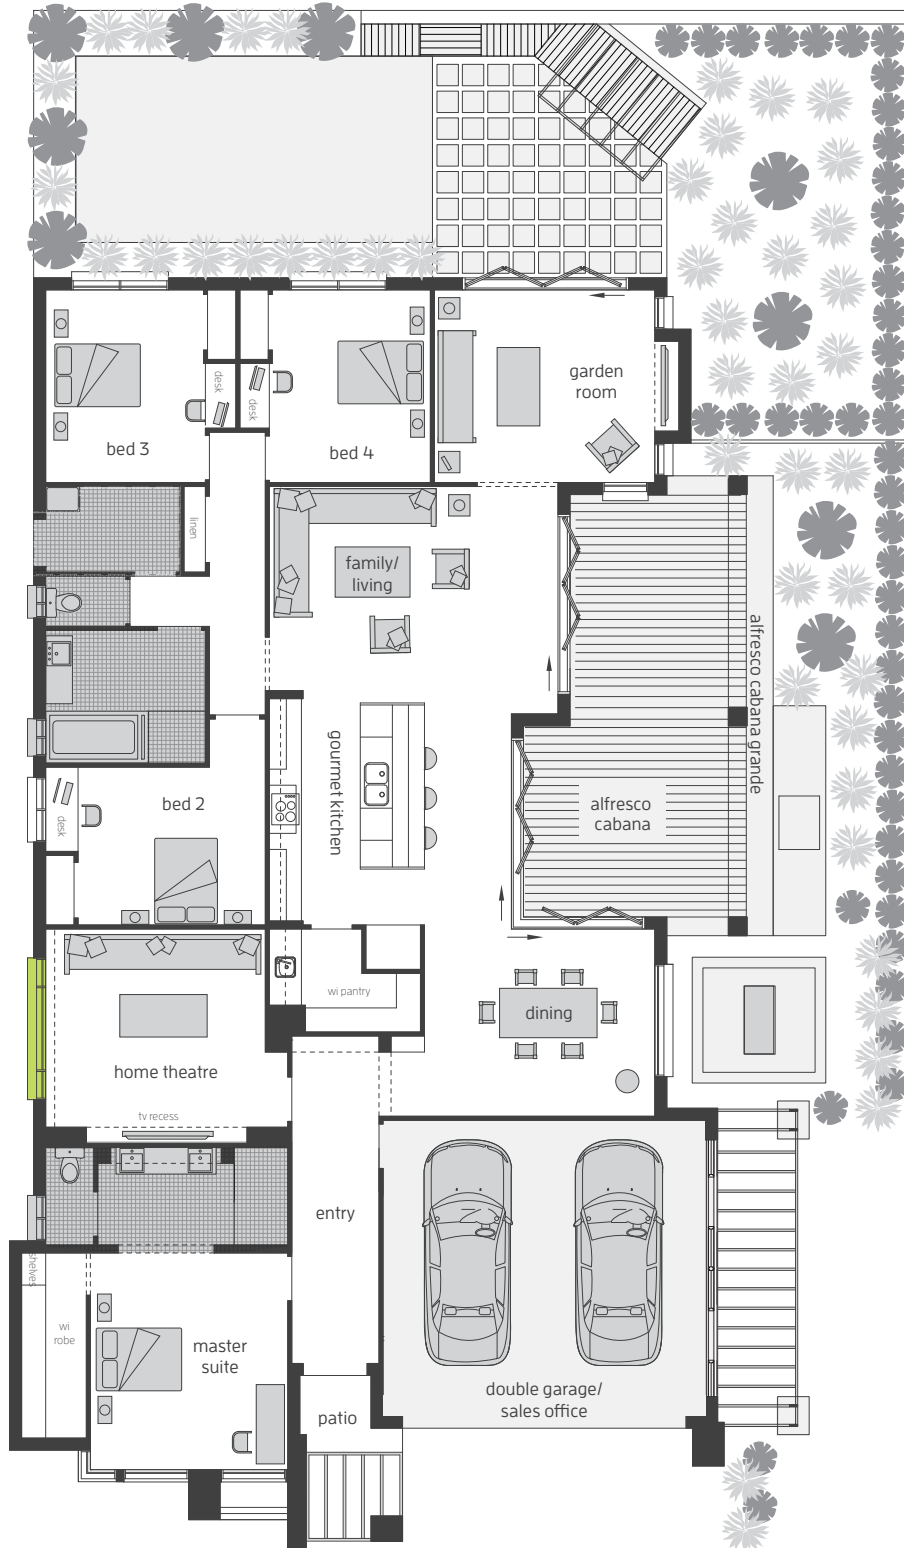

Click on **Layout** to remove the roof off the home.

Click on the **Camera**  to see inside the home.

The Monaco One (Split)

 4
  2.5
  2

Monte Carlo Executive (Side Activities)

Barossa 38

4 2.5 2

mcDonald jones
YOUR HOME, YOUR DREAM

Bridgetown 38

4 2.5 2

mcDonald jones
YOUR HOME, YOUR DREAM

Castleton 34

4 2.5 2

mcDonald jones
YOUR HOME, YOUR DREAM

Huntingdale 41

4 2 2

mcDonald jones
YOUR HOME, YOUR DREAM

Massena 30 One

4 2.5 2

mcDonald jones
YOUR HOME, YOUR DREAM

Tallavera 45

4 2.5 2

mcDonald jones
YOUR HOME, YOUR DREAM

Edenvale 37