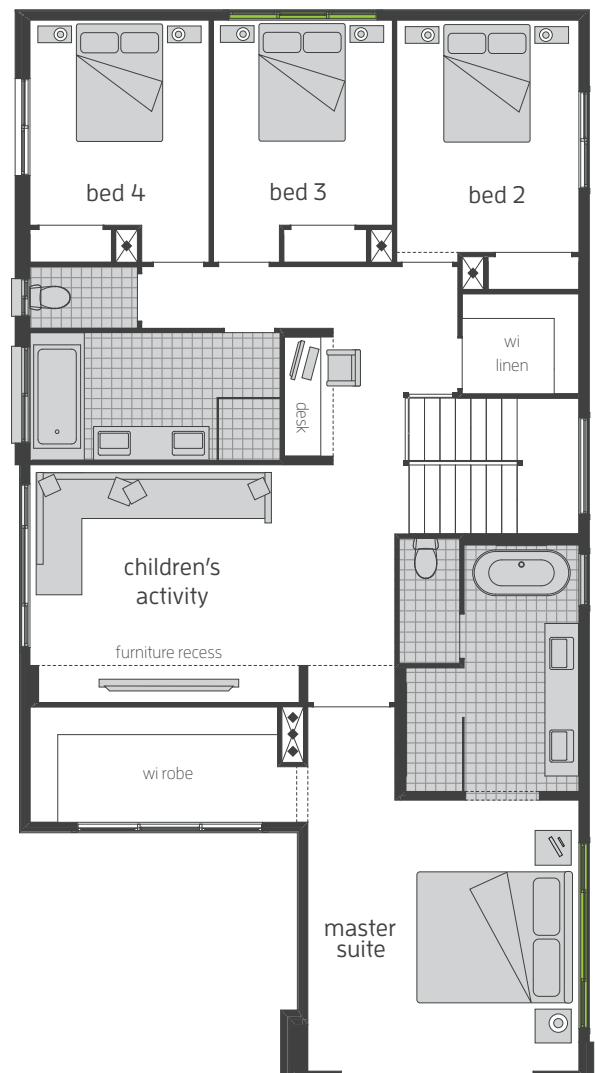

Click on **Layout** to remove the roof off the home.

Click on the **Camera**  to see inside the home.

The Monaco One (Split)

 4
  2.5
  2

Monte Carlo Executive (Side Activities)

Barossa 38

4 2.5 2

mcDonald jones
YOUR HOME, YOUR DREAM

Bridgetown 38

4 2.5 2

mcDonald jones
YOUR HOME, YOUR DREAM

Castleton 34

4 2.5 2

mcDonald jones
YOUR HOME, YOUR DREAM

Huntingdale 41

4 2 2

mcDonald jones
YOUR HOME, YOUR DREAM

Massena 30 One

4 2.5 2

mcDonald jones
YOUR HOME, YOUR DREAM

Tallavera 45

4 2.5 2

mcDonald jones
YOUR HOME, YOUR DREAM

Edenvale 37