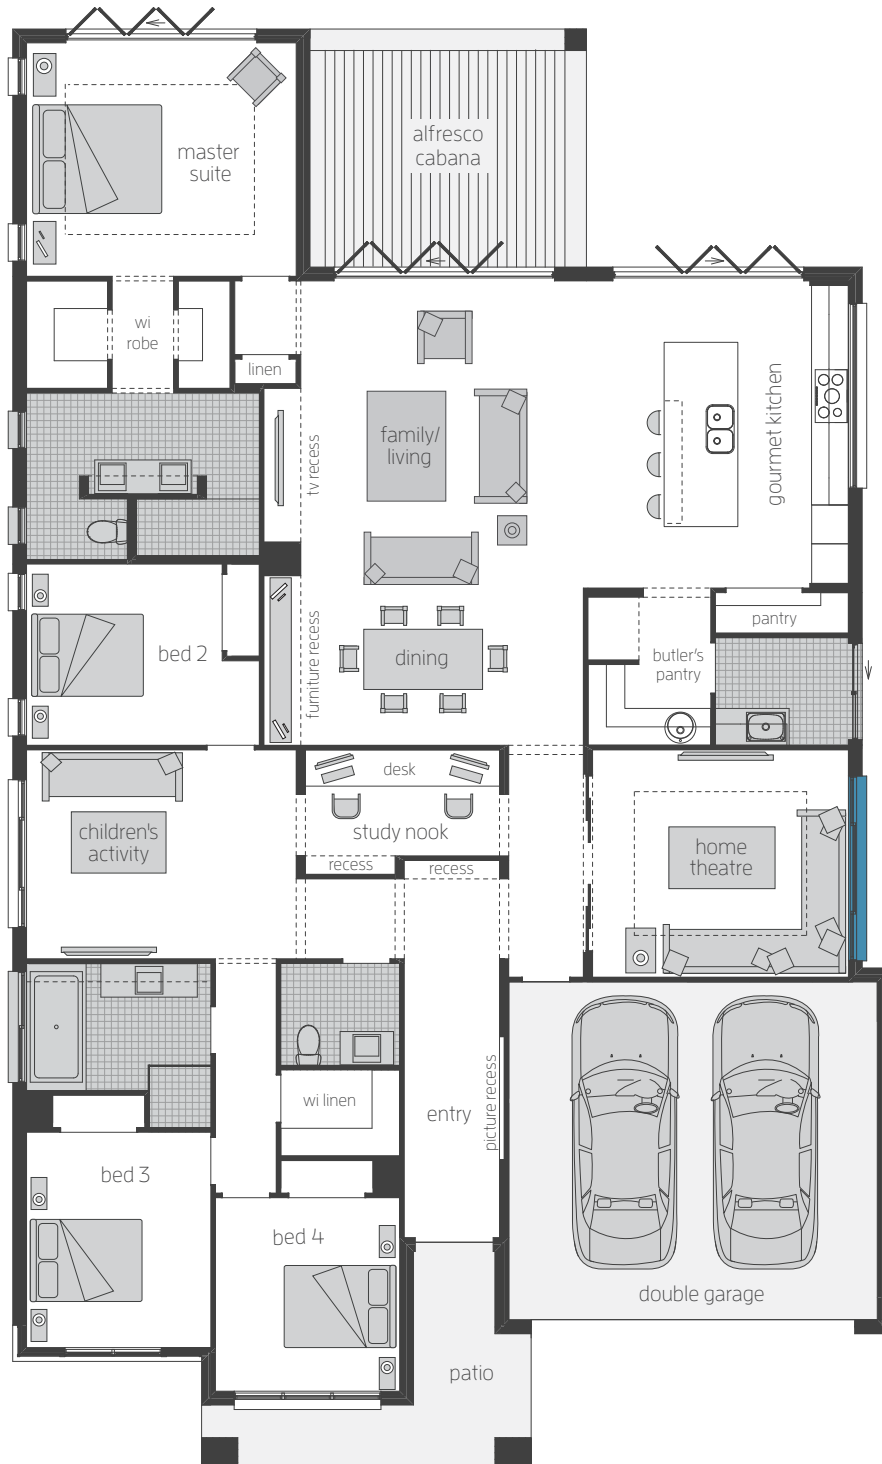

mcDonald jones
VISUALISE

Download MJH Visualise from your app store.

We recommend printing the triggers for the best experience. Once installed select **Camera AR**  and point your camera at the floor plans to unlock the Augmented Reality (AR) experience.

Click on **Layout** to remove the roof off the home.

Click on the **Camera**  to see inside the home.

The Monaco One (Split)

 4
  2.5
  2

Monte Carlo Executive (Side Activities)

Barossa 38

4 2.5 2

mcDonald jones
YOUR HOME, YOUR DREAM

mcDonald jones
YOUR HOME, YOUR DREAM

Massena 30 One

4 2.5 2

mcDonald jones
YOUR HOME, YOUR DREAM

Tallavera 45

4 2.5 2

mcDonald jones
YOUR HOME, YOUR DREAM

Edenvale 37

Hermitage Grande

 4
  2.5
  2