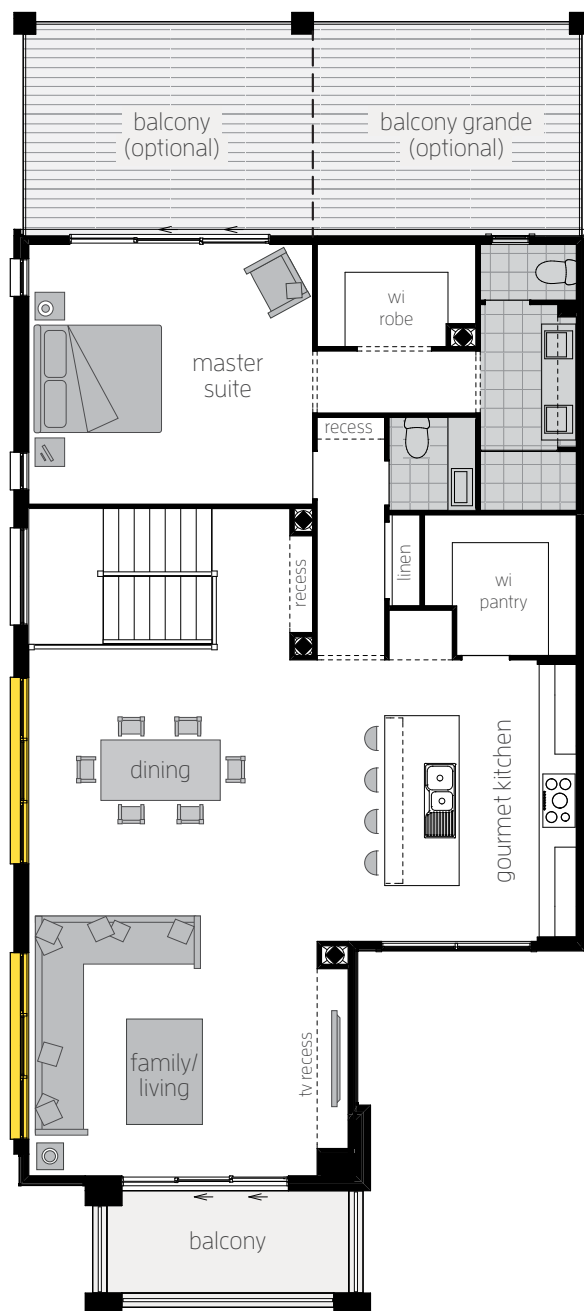

Click on **Layout** to remove the roof off the home.

Click on the **Camera**  to see inside the home.

The Monaco One (Split)

 4
  2.5
  2

Monte Carlo Executive (Side Activities)

Barossa 38

4 2.5 2

mcDonald jones
YOUR HOME, YOUR DREAM

Bridgetown 38

4 2.5 2

mcDonald jones
YOUR HOME, YOUR DREAM

Castleton 34

4 2.5 2

mcDonald jones
YOUR HOME, YOUR DREAM

Huntingdale 41

4 2 2

mcDonald jones
YOUR HOME, YOUR DREAM

Massena 30 One

4 2.5 2

mcDonald jones
YOUR HOME, YOUR DREAM

Tallavera 45

4 2.5 2

mcDonald jones
YOUR HOME, YOUR DREAM

Edenvale 37

Hermitage Grande

 4
  2.5
  2