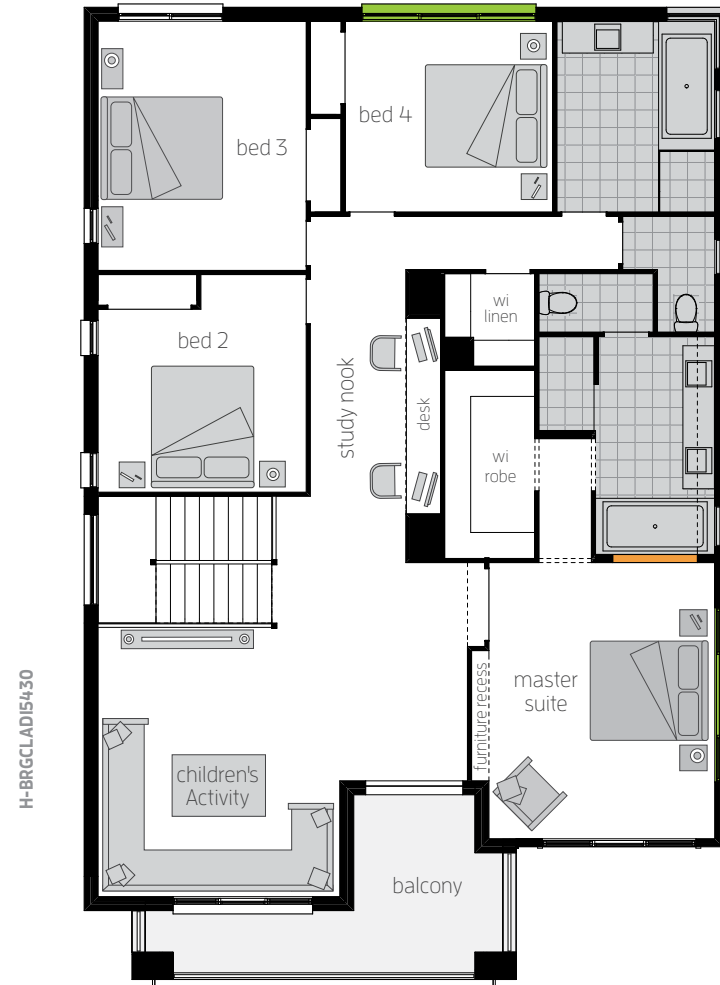

"Architecturally Innovative"

ON DISPLAY  
HOMEWORLD 5  
KELLYVILLE

GROUND FLOOR

H-BRGCLAD15430

FIRST FLOOR

 **Note: Window** – Architectural 0.6m x3m window (lounge suite height) in Home Theatre  **Note: Square set window** – opening between Ensuite and Master Suite  **Note: Window** – Architectural highlight window in Bedroom 4 & Master Suite