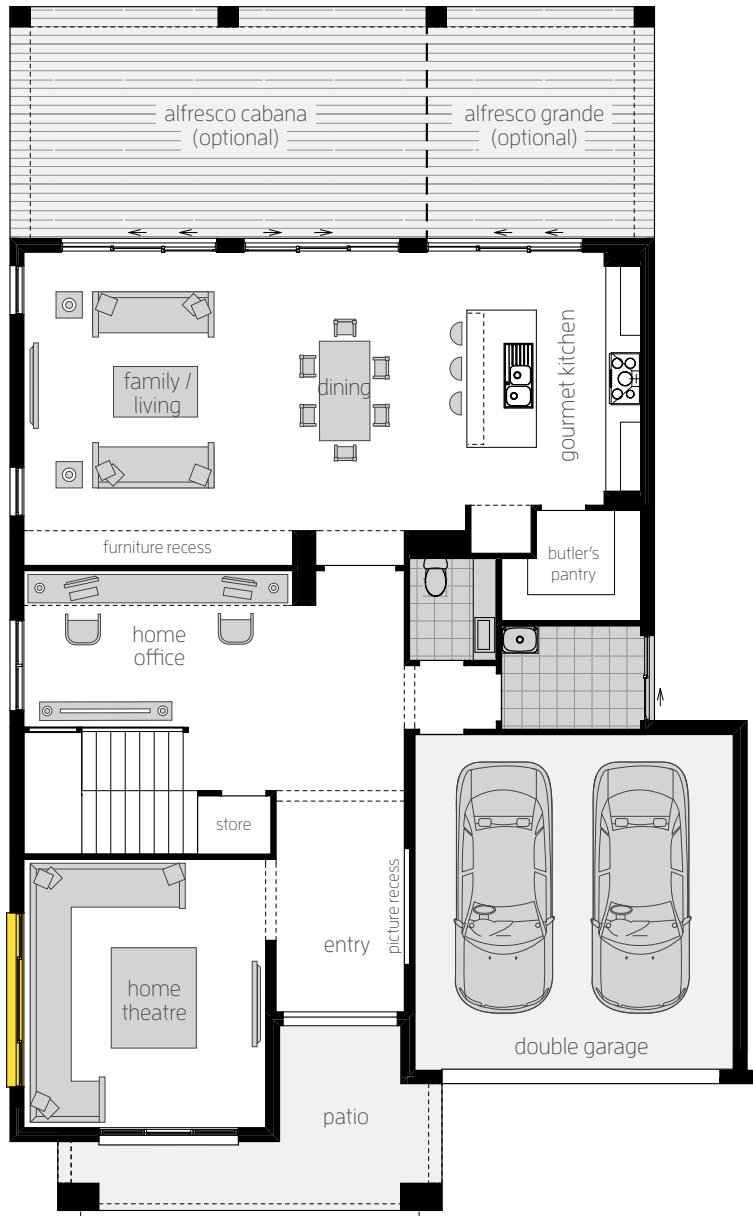

"Architecturally Innovative"

ON DISPLAY  
HOMEWORLD 5  
KELLYVILLE

GROUND FLOOR

H-BRGCLAD15430

FIRST FLOOR

 **Note: Window** – Architectural 0.6m x3m window (lounge suite height) in Home Theatre  **Note: Square set window** – opening between Ensuite and Master Suite  **Note: Window** – Architectural highlight window in Bedroom 4 & Master Suite